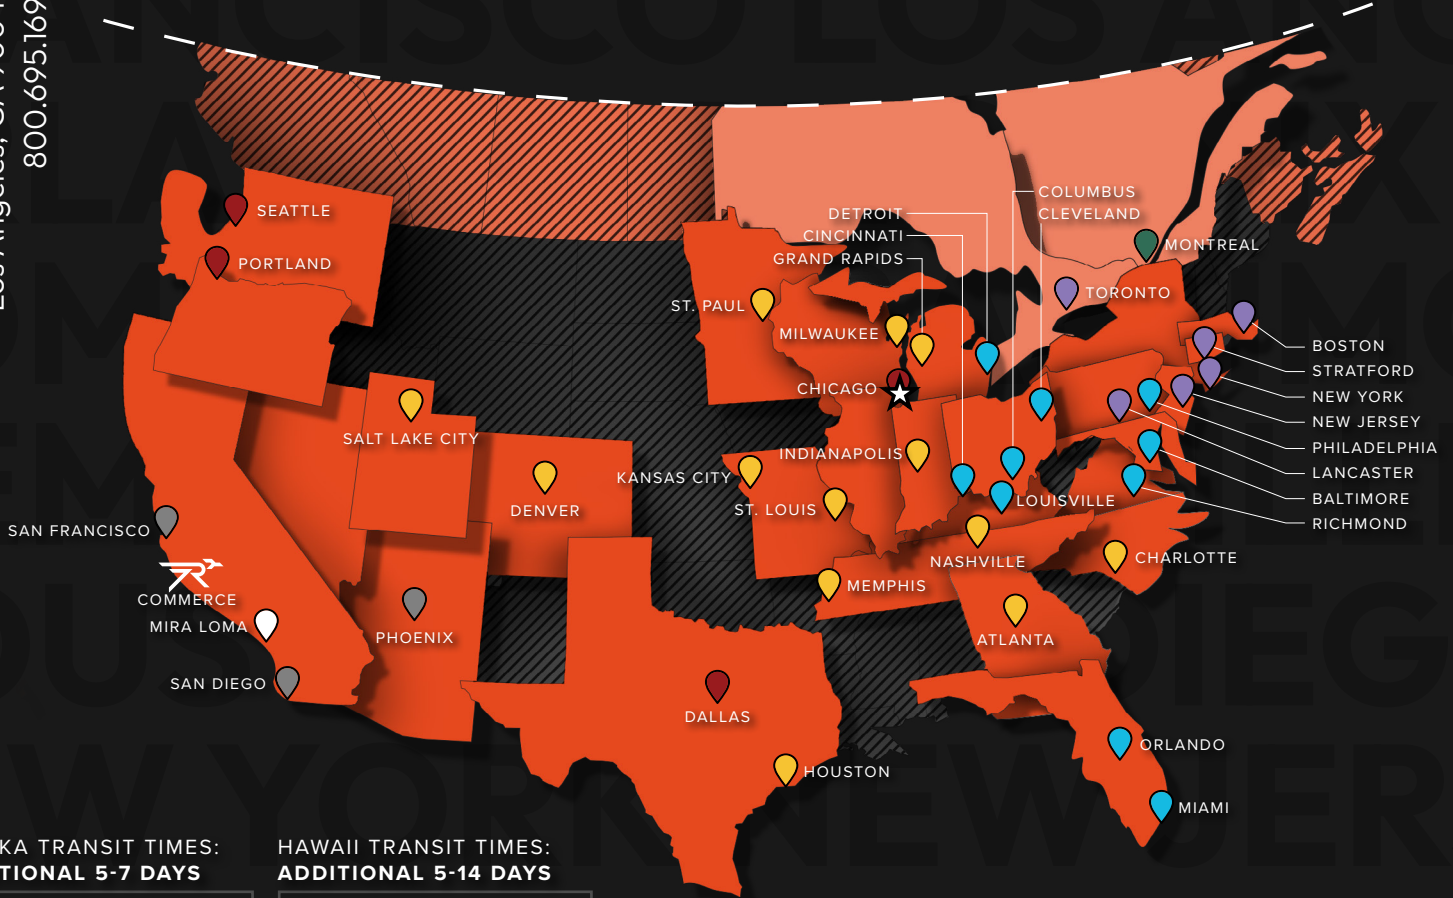

Commerce, CA

RRLTL20240411

4501 E Washington Blvd., Suite 2
Los Angeles, CA 90040
800.695.1699

ALASKA TRANSIT TIMES:
ADDITIONAL 5-7 DAYS

HAWAII TRANSIT TIMES:
ADDITIONAL 5-14 DAYS

★ 1 DAY TO CHICAGO
FRIDAY SHIPMENTS ONLY

Weekend+ Advantage

DESTINATION	MON	TUE	WED	THU	FRI
ATLANTA	4	4	3	3	2
BALTIMORE	5	5	4	3	3
BOSTON	6	6	5	4	4
CHICAGO	3	3	3	2	1
CHARLOTTE	4	4	3	3	2
CINCINNATI	5	5	4	3	3
CLEVELAND	5	5	5	4	4
DENVER	4	3	3	3	3
DETROIT	5	4	3	3	3
DALLAS	3	3	3	2	2
HOUSTON	4	4	3	2	2
INDIANAPOLIS	4	4	3	3	2
KANSAS CITY	4	4	4	4	3
LOUISVILLE	5	5	4	4	3

DESTINATION	MON	TUE	WED	THU	FRI
MIAMI	5	5	4	3	3
MEMPHIS	4	4	4	4	3
MONTREAL	7	6	5	5	5
NASHVILLE	4	4	4	3	3
NEW YORK	6	5	4	4	4
ORLANDO	5	5	4	3	3
PHILADELPHIA	5	4	4	3	3
RICHMOND	5	4	4	3	3
SEATTLE	3	3	3	2	2
STRATFORD	6	6	5	4	4
SALT LAKE CITY	4	3	3	3	3
ST. LOUIS	4	4	4	4	3
ST. PAUL	4	4	3	3	3
TORONTO	6	5	4	4	4