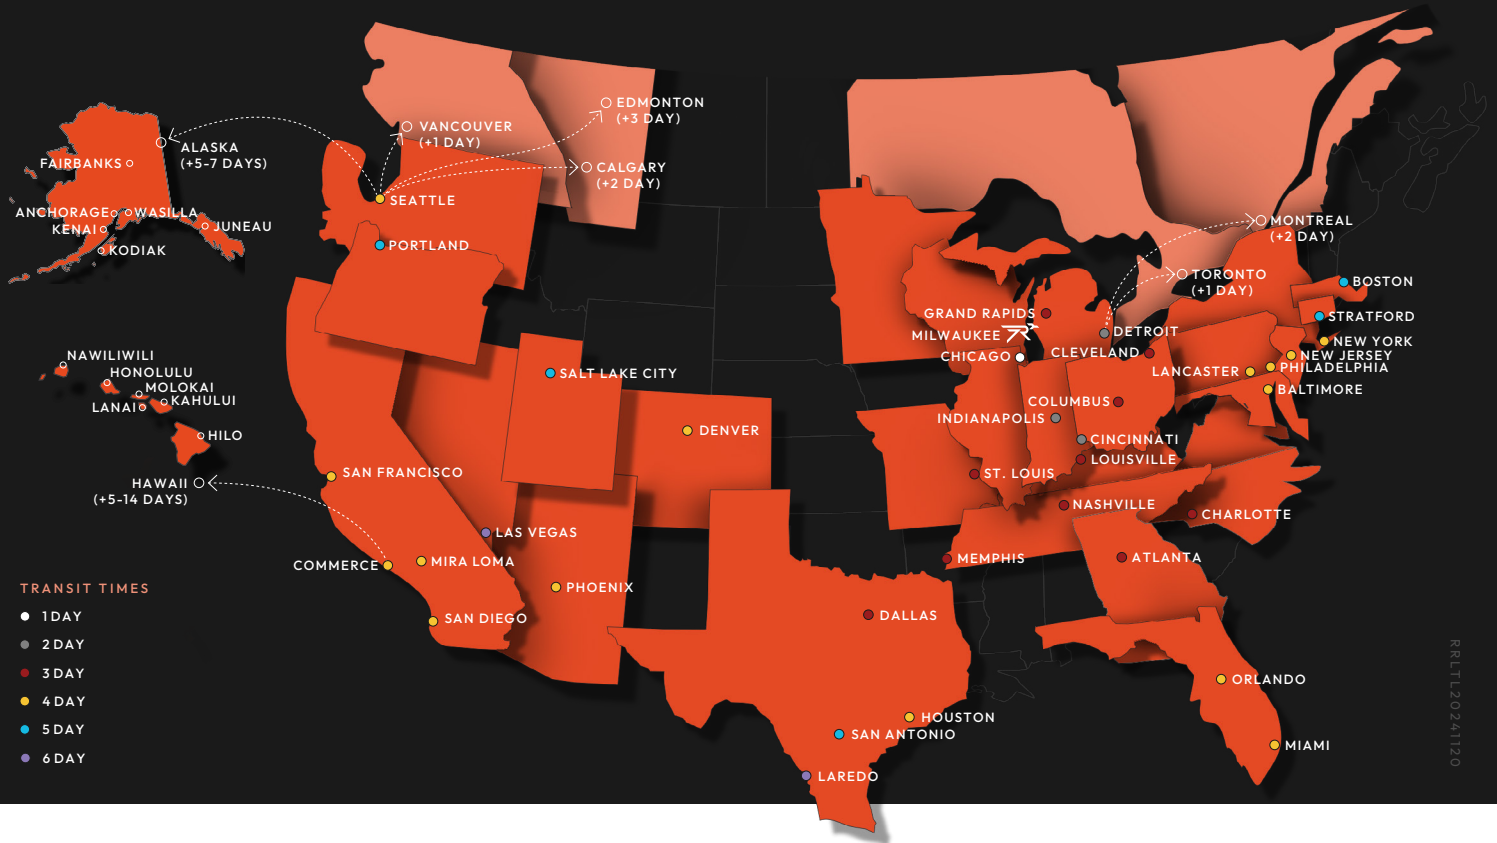

Milwaukee, Wisconsin

Outbound Weekend+ Advantage

WEEKEND+ ADVANTAGE █

DESTINATION	MON	TUES	WED	THU	FRI
ATLANTA	3	3	3	2	2
CALGARY	6	6	6	6	5
CHARLOTTE	3	3	3	3	2
COMMERCE	4	4	3	3	3
DENVER	4	3	3	3	2
DALLAS	3	3	3	3	2
EDMONTON	7	7	7	7	6
HOUSTON	4	4	3	3	3

DESTINATION	MON	TUES	WED	THU	FRI
LOS ANGELES	4	4	3	3	3
LAS VEGAS	6	4	4	3	3
MIAMI	4	4	4	3	3
MONTREAL	5	4	4	4	4
SEATTLE	4	4	4	4	3
SAN FRANCISCO	4	4	4	3	3
SALT LAKE CITY	5	5	4	4	4
VANCOUVER	5	5	5	5	4

Contact Us Today
 CustomerService@RoadrunnerLTL.com
 RoadrunnerLTL.com
 855.776.3567