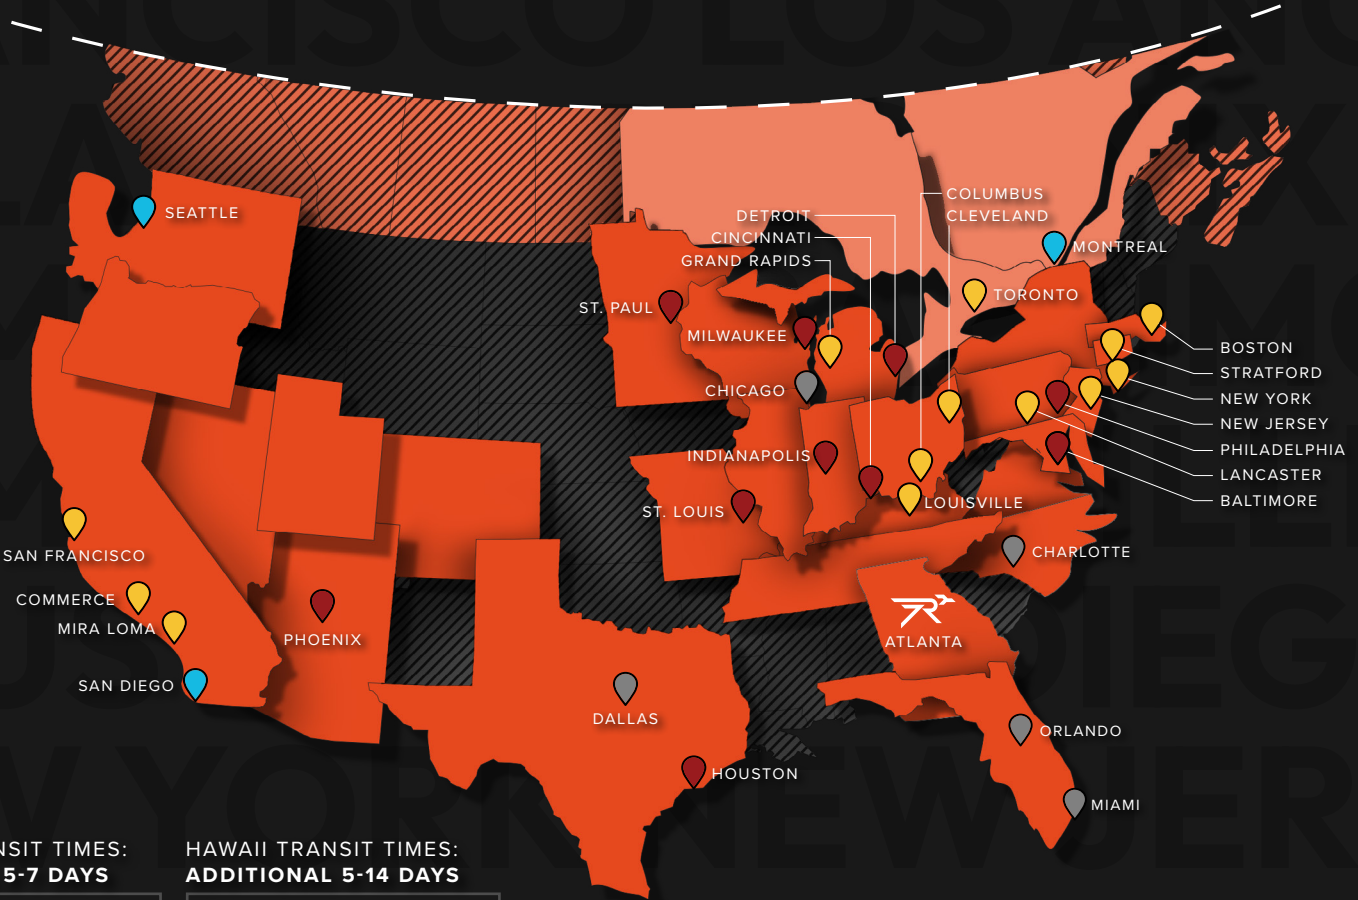

Atlanta, GA

RRLTL20240228

3290 Colonial Pkwy.
Decatur, GA 30034
800.468.8754

ALASKA TRANSIT TIMES:
ADDITIONAL 5-7 DAYS

HAWAII TRANSIT TIMES:
ADDITIONAL 5-14 DAYS

Weekend+ Advantage

DESTINATION	MON	TUE	WED	THU	FRI
COMMERCE	4	4	4	3	3
HOUSTON	3	3	3	3	2
LOS ANGELES	4	4	4	4	3
MILWAUKEE	3	3	3	3	2
PHILADELPHIA	3	3	3	2	2
PHOENIX	3	3	3	2	2
SAN FRANCISCO	4	4	4	3	3