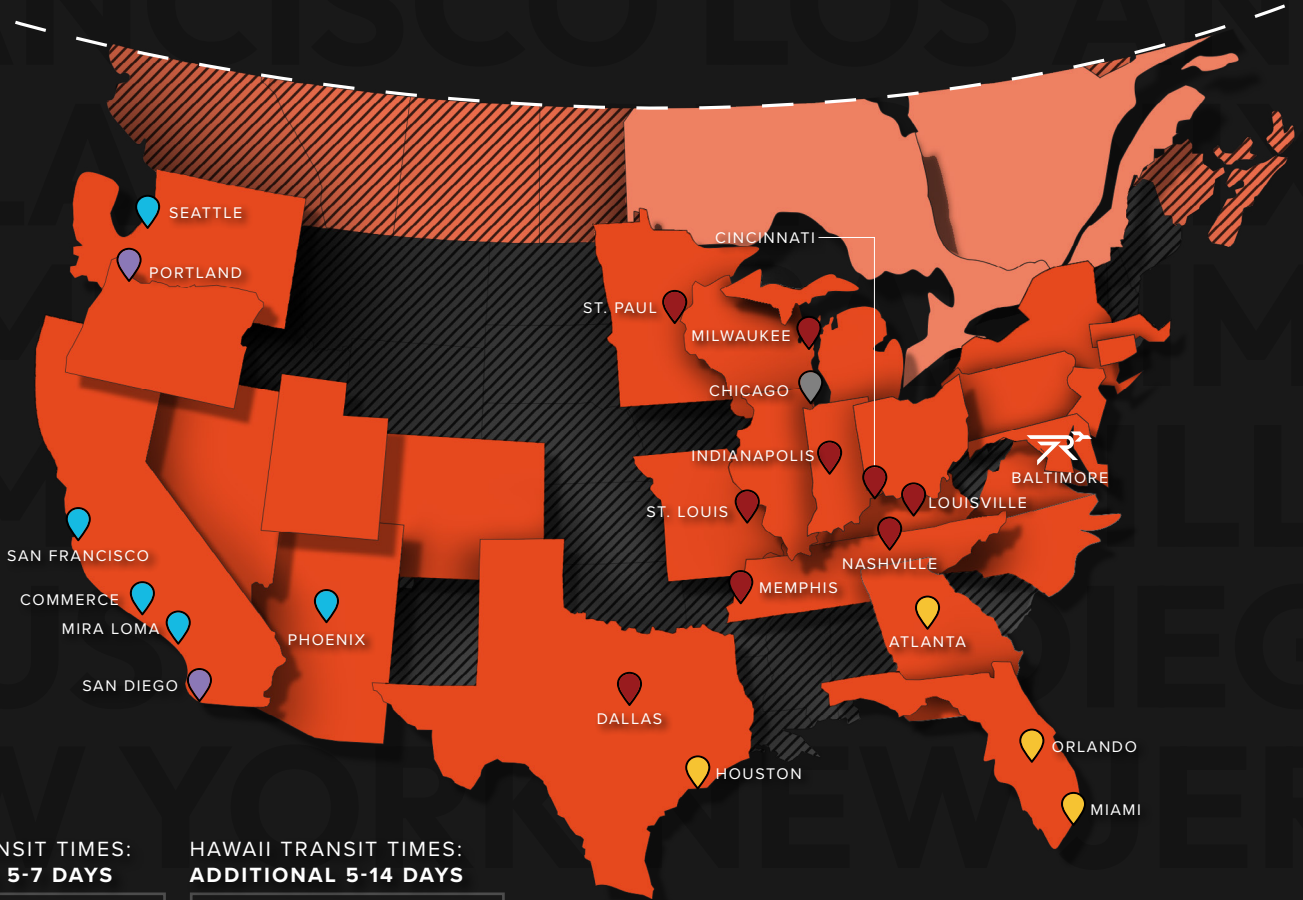

Baltimore, MD

RRLTL20240228

6525 Washington Blvd.
Elkridge, MD 21075
410.760.6469

ALASKA TRANSIT TIMES:
ADDITIONAL 5-7 DAYS

HAWAII TRANSIT TIMES:
ADDITIONAL 5-14 DAYS

Weekend+ Advantage

| DESTINATION | MON | TUE | WED | THU | FRI |
|---------------|-----|-----|-----|-----|-----|
| COMMERCE | 5 | 5 | 5 | 5 | 4 |
| DALLAS | 3 | 3 | 3 | 2 | 2 |
| HOUSTON | 4 | 4 | 4 | 3 | 3 |
| SAN FRANCISCO | 5 | 5 | 4 | 4 | 4 |
| SEATTLE | 5 | 5 | 4 | 4 | 4 |