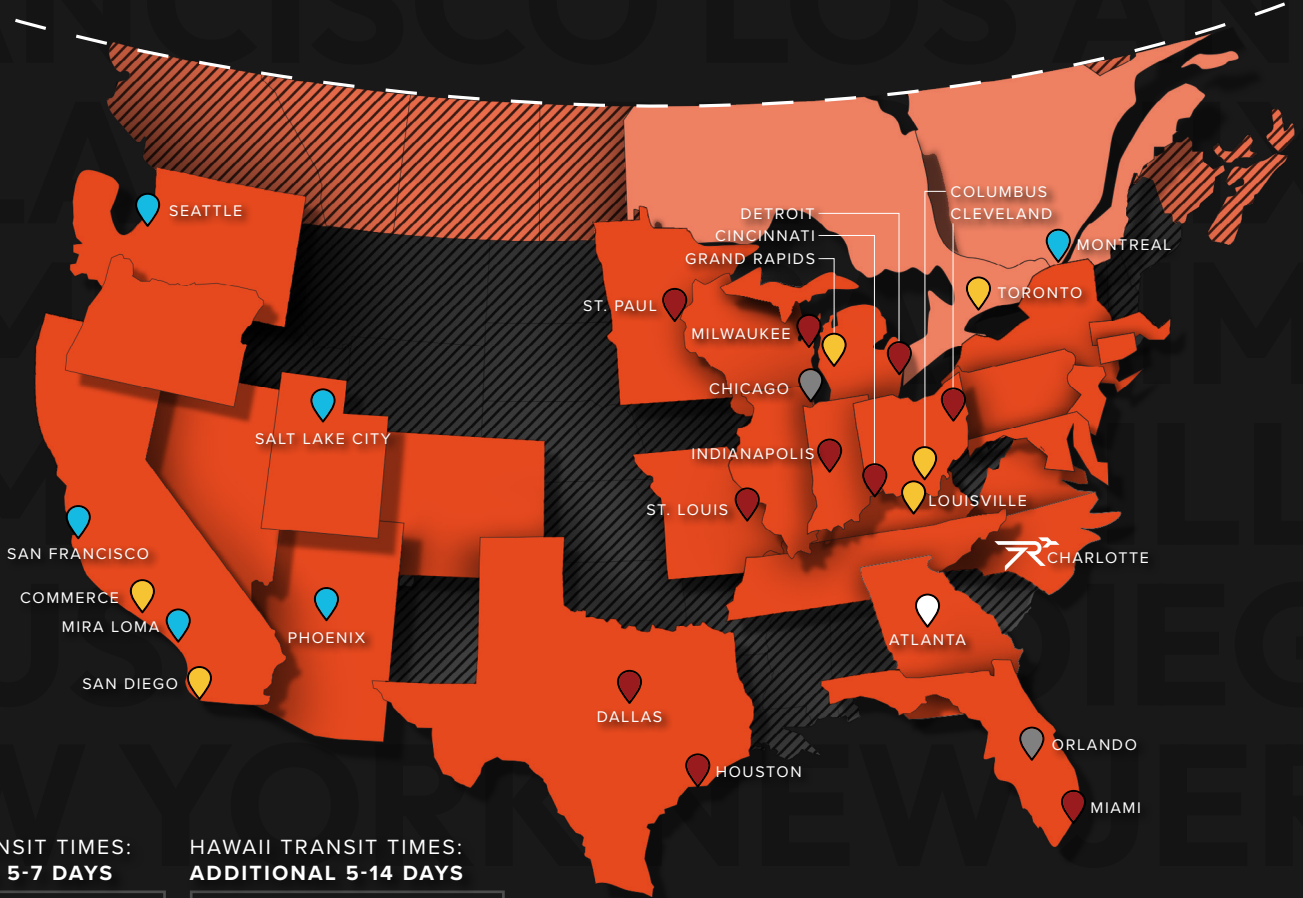

Charlotte, NC

RRLTL20240228

1001 Pressley Road
Charlotte, NC 28217
800.582.9292

ALASKA TRANSIT TIMES:
ADDITIONAL 5-7 DAYS

HAWAII TRANSIT TIMES:
ADDITIONAL 5-14 DAYS

TRANSIT
TIMES

DESTINATION	MON	TUE	WED	THU	FRI
SALT LAKE CITY	5	4	4	4	3
SEATTLE	5	5	4	4	4