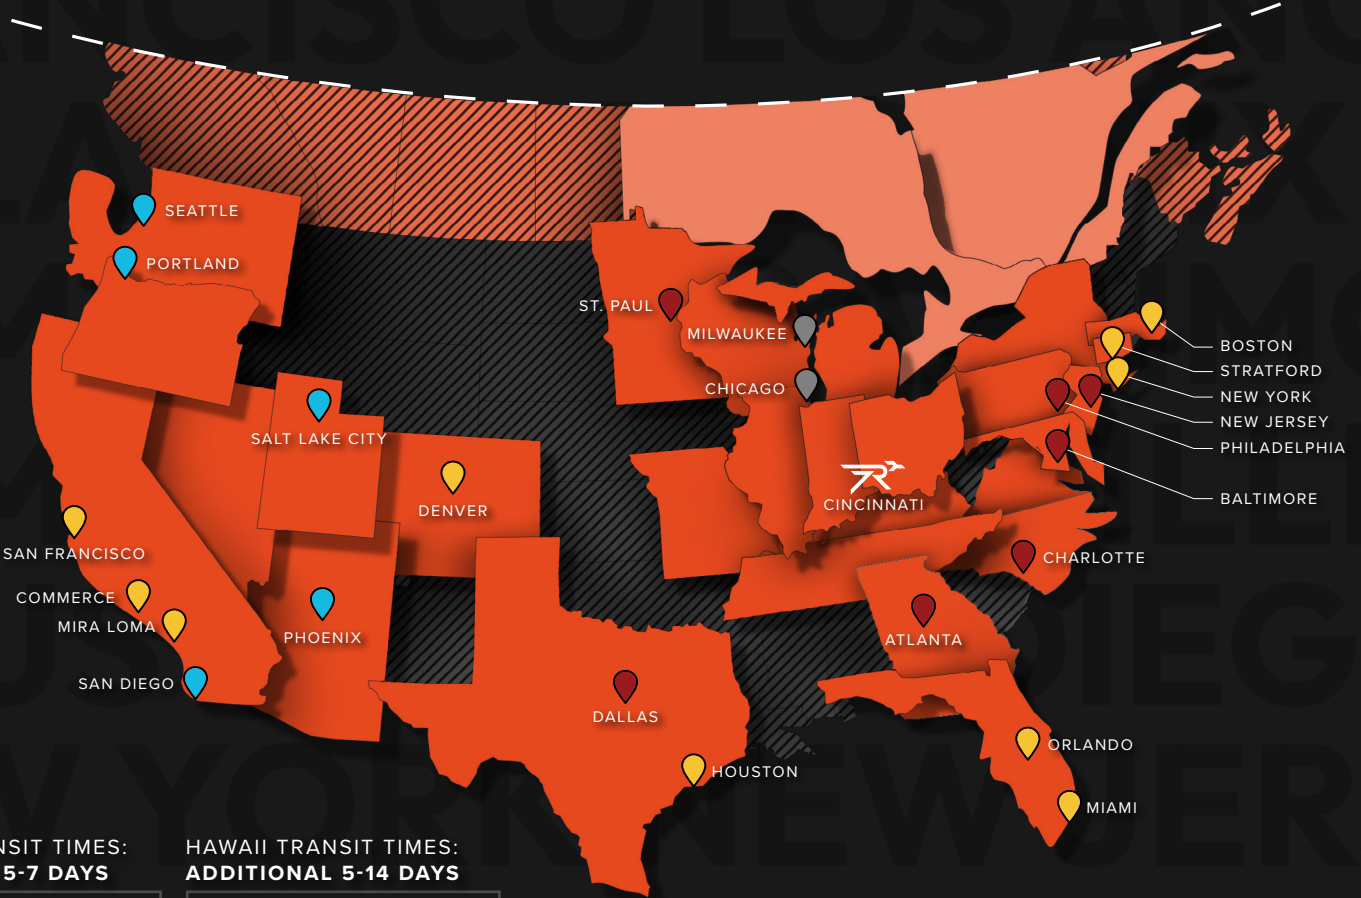

Cincinnati, OH

RRLTL20240228

185 Enterprise Drive
Hamilton, OH 45015
800.837.7511

ALASKA TRANSIT TIMES:
ADDITIONAL 5-7 DAYS

HAWAII TRANSIT TIMES:
ADDITIONAL 5-14 DAYS

Weekend+ Advantage

DESTINATION	MON	TUE	WED	THU	FRI
DENVER	4	4	3	3	3
LOS ANGELES	4	4	4	4	3
SALT LAKE CITY	5	4	4	4	4
SEATTLE	5	5	4	4	4