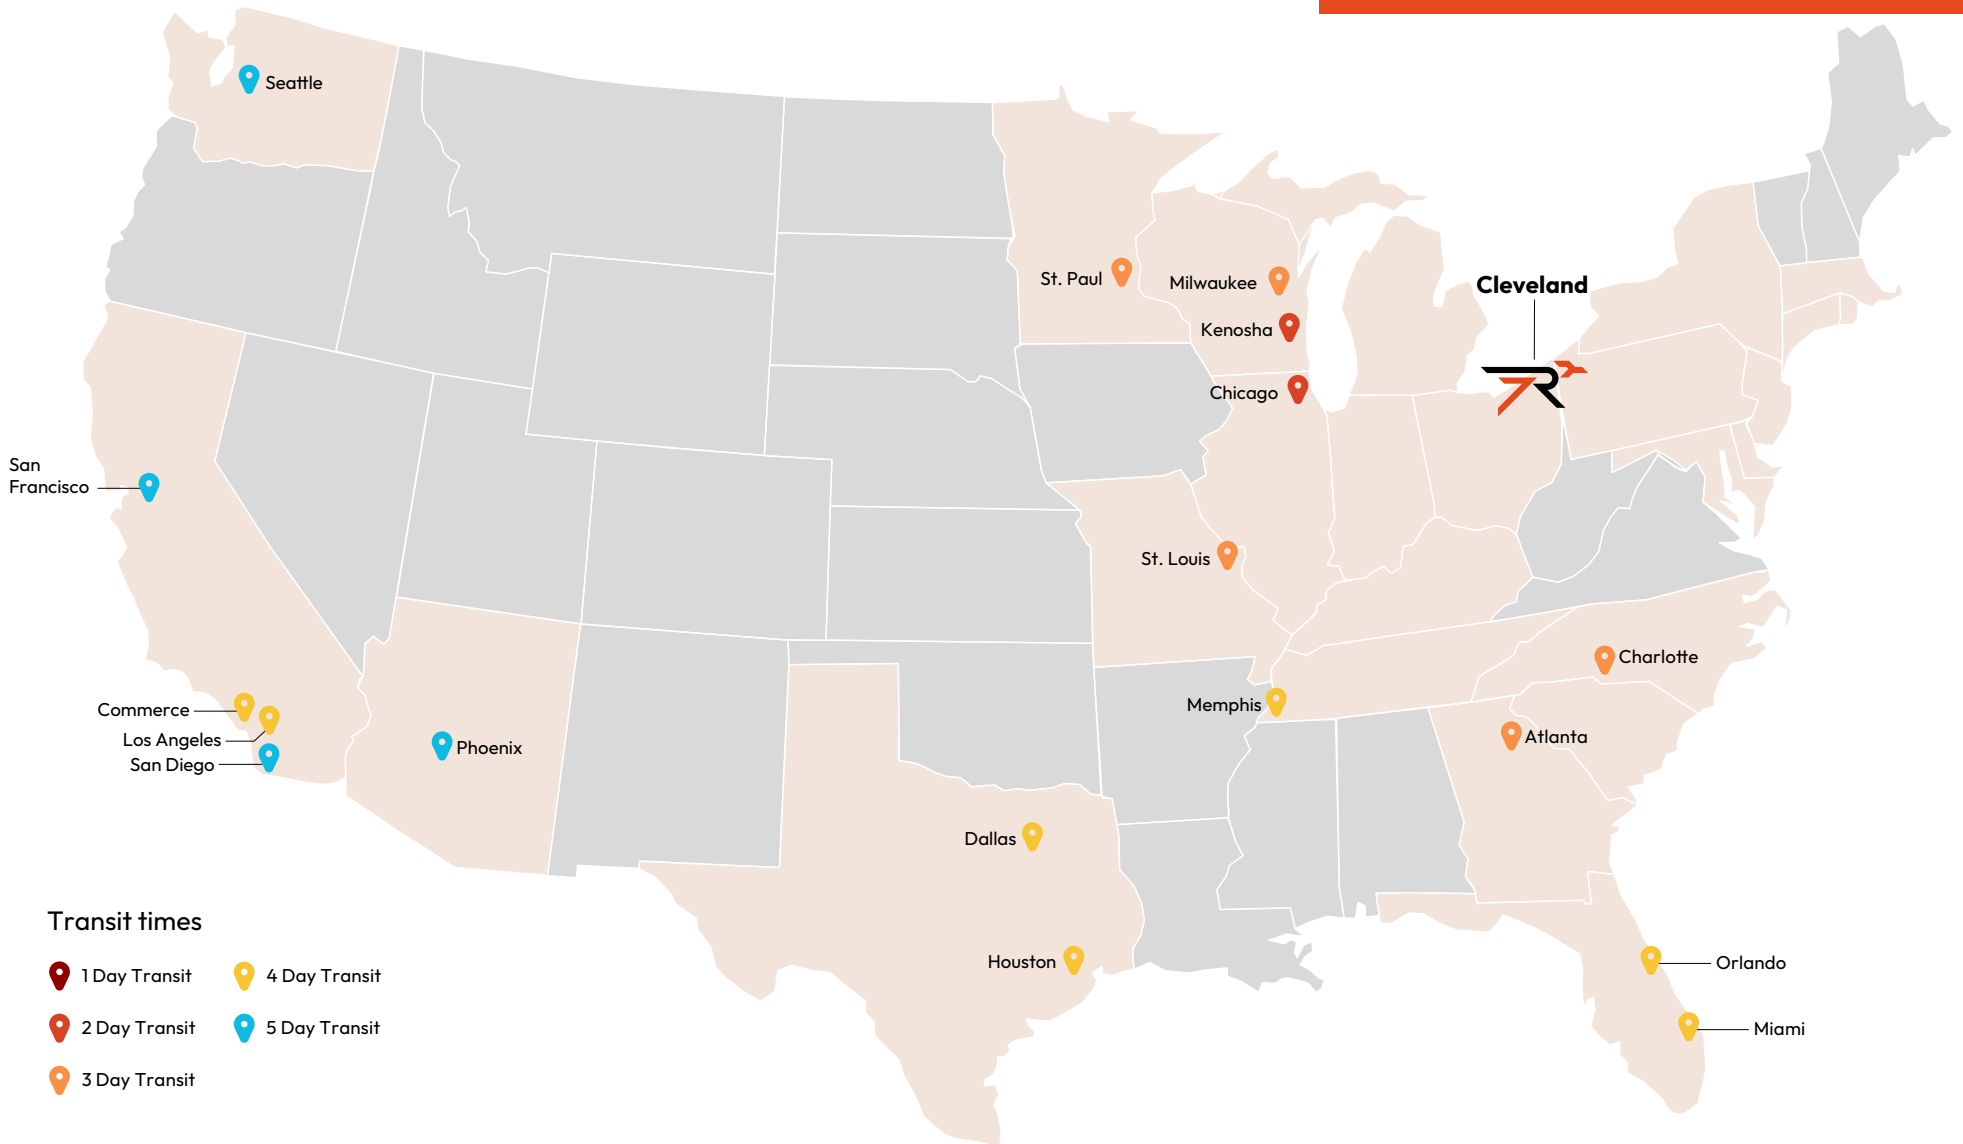

CLEVELAND, OH

89 Cuyahoga Falls Industrial Parkway, Cuyahoga, OH 44264
800.537.1154

Transit times

- 📍 1 Day Transit
- 📍 2 Day Transit
- 📍 3 Day Transit
- 📍 4 Day Transit
- 📍 5 Day Transit