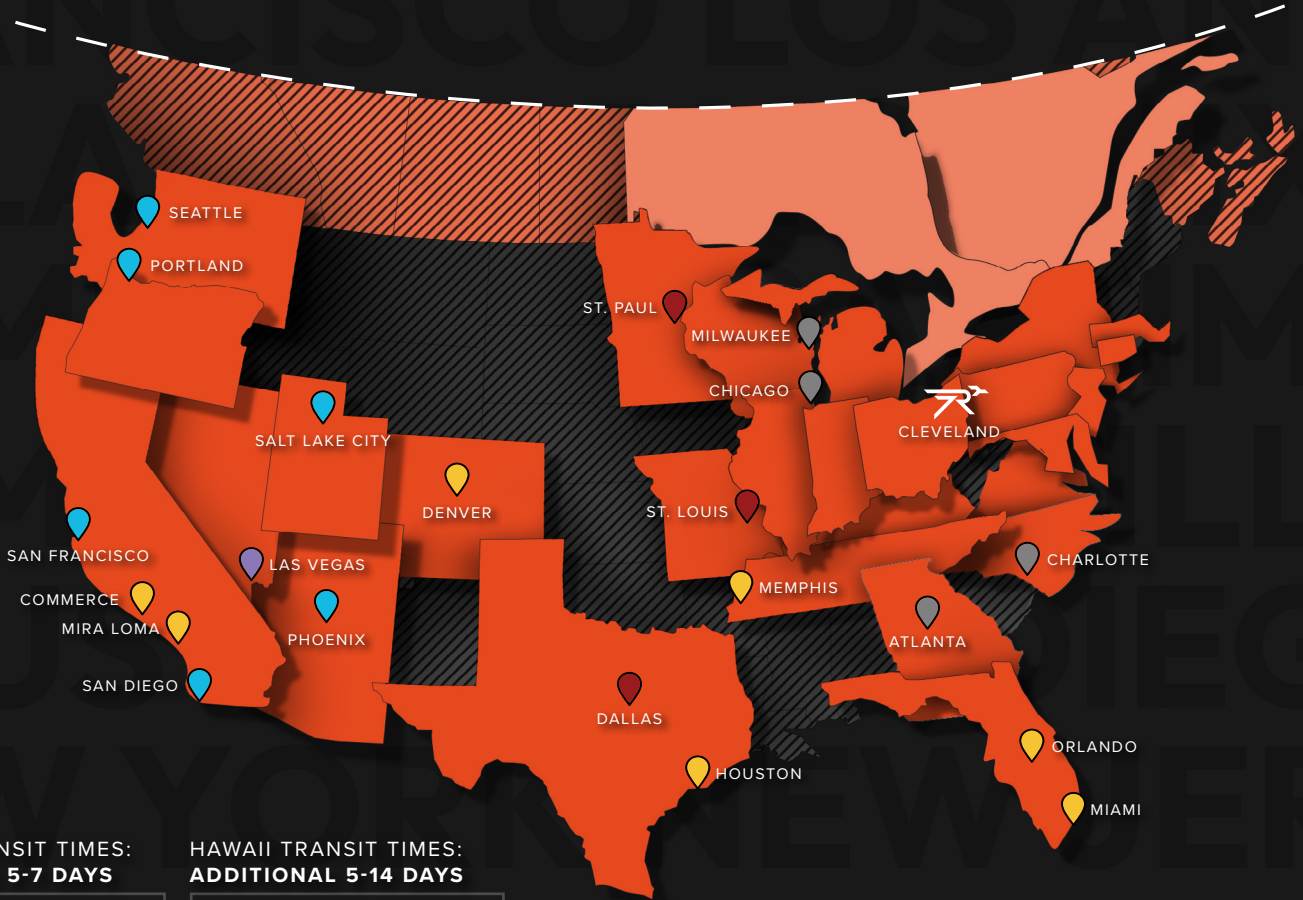

Cleveland, OH

RRLTL20240228

89 Cuyahoga Falls Industrial Pkwy.
Cuyahoga, OH 44264
800.537.1154

ALASKA TRANSIT TIMES:
ADDITIONAL 5-7 DAYS

HAWAII TRANSIT TIMES:
ADDITIONAL 5-14 DAYS

TRANSIT
TIMES

2 DAY

3 DAY

4 DAY

5 DAY

6 DAY

Weekend+ Advantage

DESTINATION	MON	TUE	WED	THU	FRI
DENVER	4	4	3	3	3
LAS VEGAS	6	5	4	3	3
SAN FRANCISCO	5	5	4	4	4
SALT LAKE CITY	5	4	4	4	4
SEATTLE	5	5	4	4	4