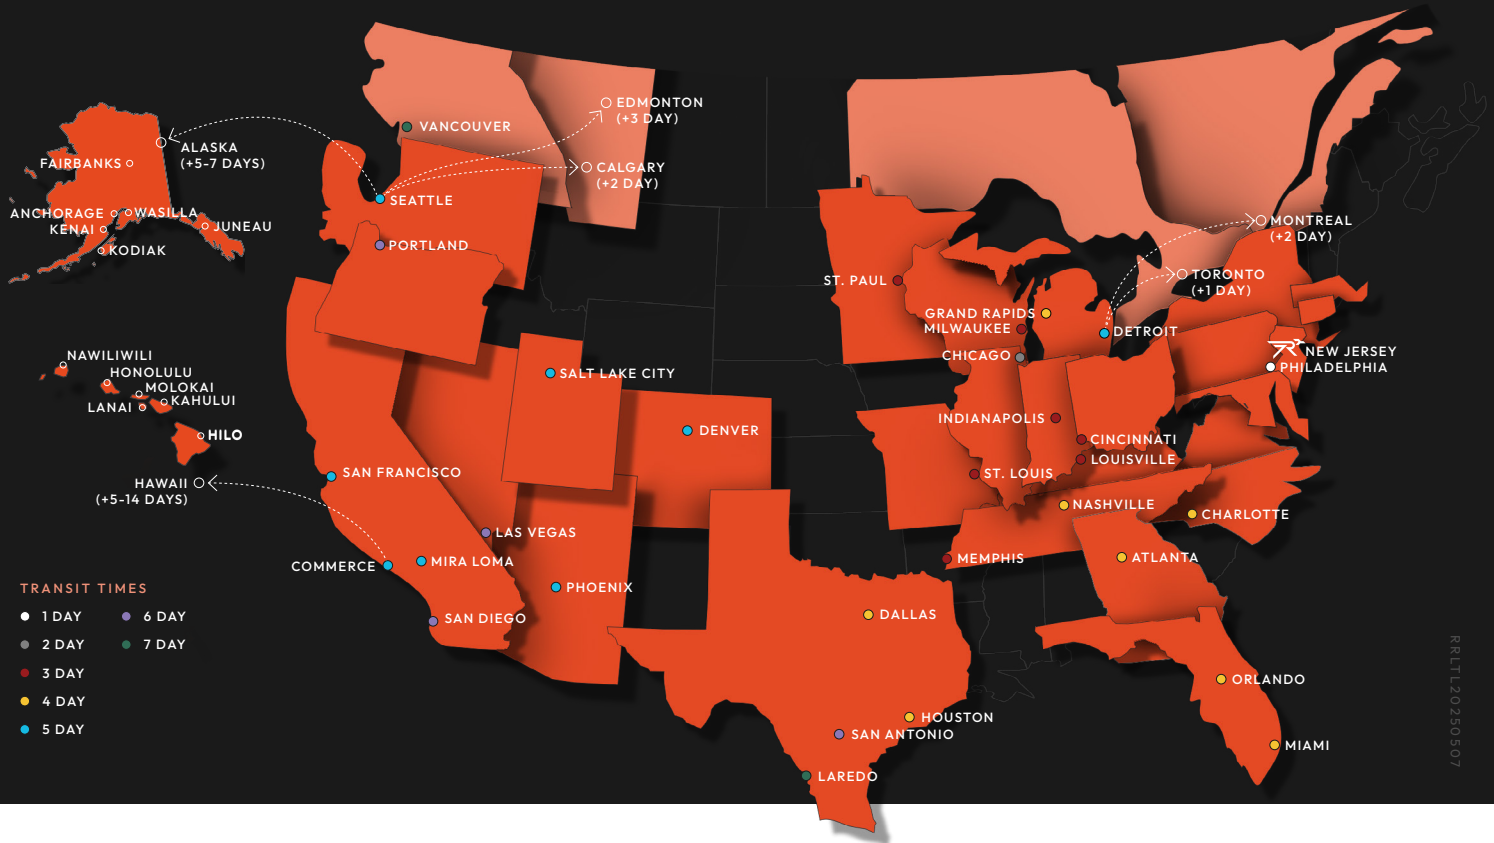

Clifton & Linden, New Jersey

Outbound Weekend+ Advantage

WEEKEND+ ADVANTAGE █

DESTINATION	MON	TUES	WED	THU	FRI
ATLANTA	4	4	3	3	3
CALGARY	7	7	7	7	6
CHARLOTTE	4	4	3	3	3
COMMERCE	5	5	5	5	4
DALLAS	4	4	3	3	2
EDMONTON	8	8	8	8	7
HOUSTON	4	4	4	4	3

DESTINATION	MON	TUES	WED	THU	FRI
LOS ANGELES	5	5	5	5	4
LAS VEGAS	6	6	5	4	4
NASHVILLE	4	4	3	3	3
SAN ANTONIO	6	5	4	4	4
SEATTLE	5	5	5	5	4
SAN FRANCISCO	5	5	4	4	4
VANCOUVER	7	7	6	6	6

Contact Us Today
 CustomerService@RoadrunnerLTL.com
 RoadrunnerLTL.com
 855.776.3567