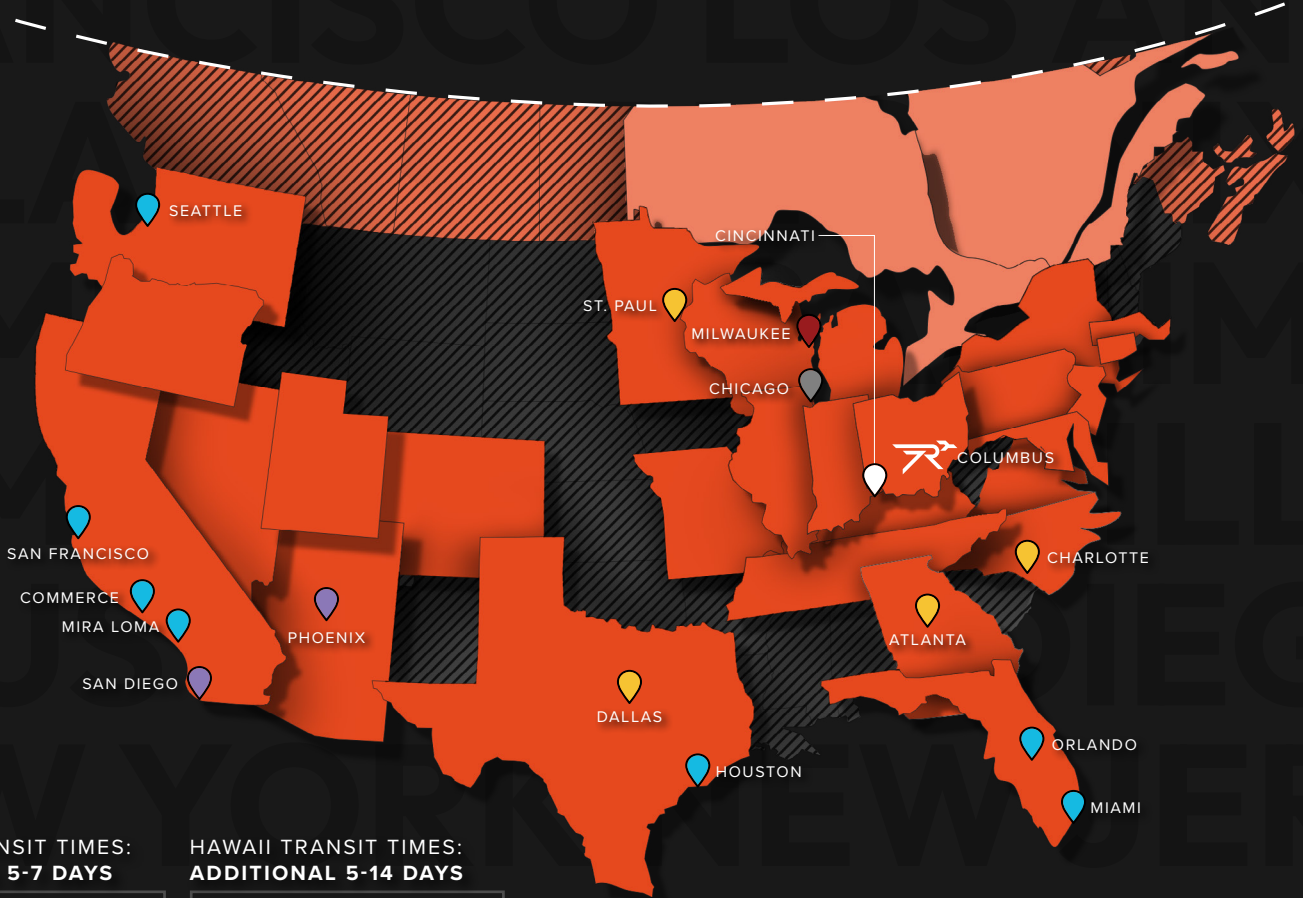

Columbus, OH

RRLTL20240228

2215 Parson Ave
Columbus, OH 43207
800.837.7511

ALASKA TRANSIT TIMES:
ADDITIONAL 5-7 DAYS

HAWAII TRANSIT TIMES:
ADDITIONAL 5-14 DAYS

Weekend+ Advantage

DESTINATION	MON	TUE	WED	THU	FRI
COMMERCE	5	5	4	4	4
SAN DIEGO	6	5	4	4	4
SEATTLE	5	5	4	4	4