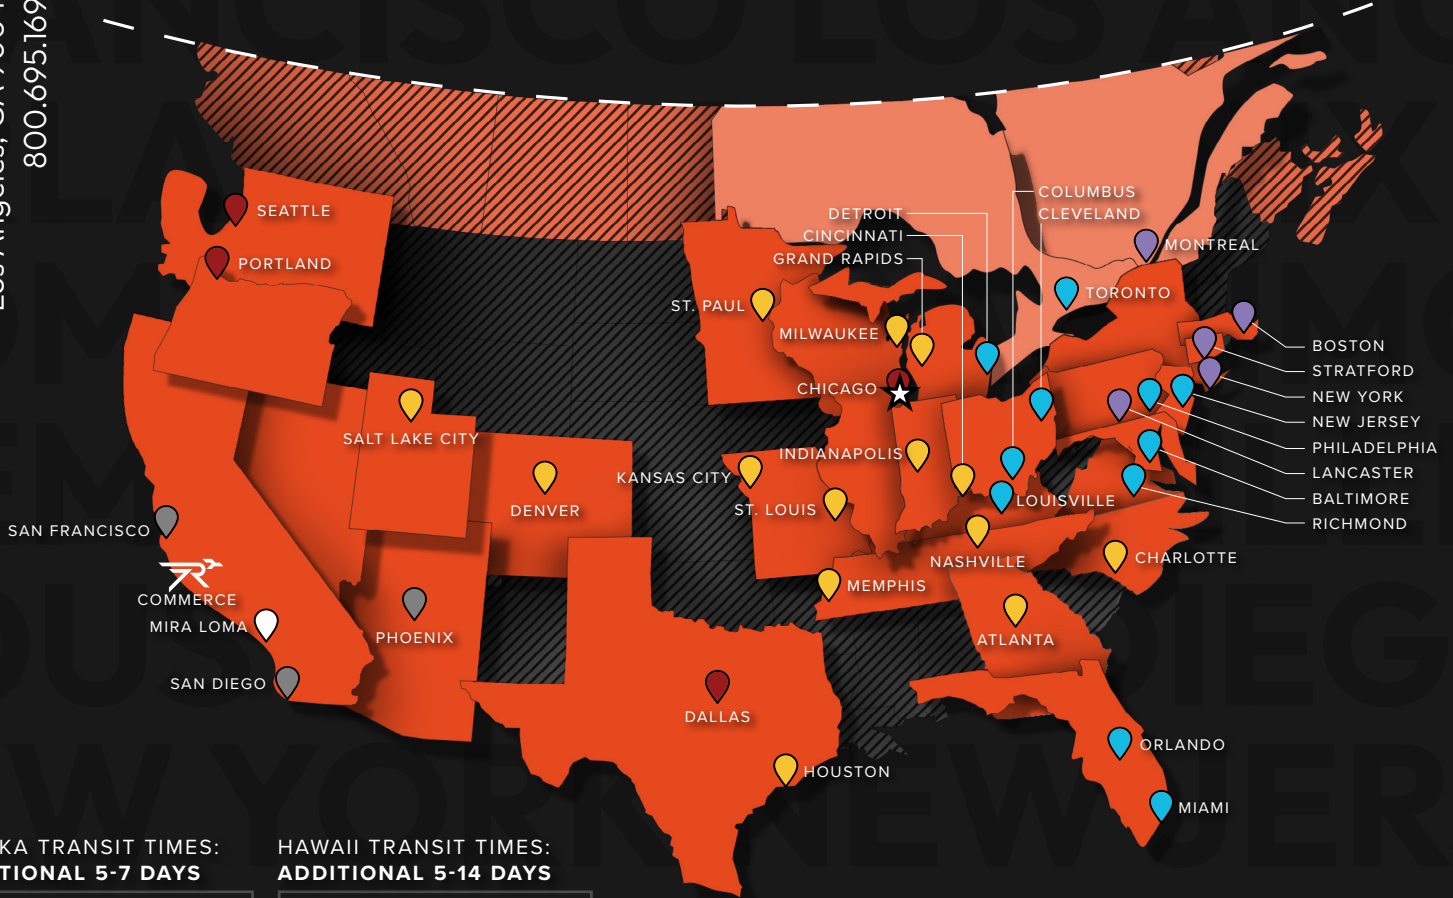

Commerce, CA

RRLTL20240228

4501 E Washington Blvd., Suite 2
Los Angeles, CA 90040
800.695.1699

ALASKA TRANSIT TIMES:
ADDITIONAL 5-7 DAYS

HAWAII TRANSIT TIMES:
ADDITIONAL 5-14 DAYS

★ 1 DAY TO CHICAGO
FRIDAY SHIPMENTS ONLY

Weekend+ Advantage

DESTINATION	MON	TUE	WED	THU	FRI
ATLANTA	4	4	3	3	2
BALTIMORE	5	5	4	3	3
BOSTON	6	6	5	4	4
CHICAGO	3	3	3	2	1
CHARLOTTE	4	4	3	3	2
CINCINNATI	5	5	4	3	3
CLEVELAND	5	5	5	4	4
DALLAS	3	3	3	2	2
DENVER	4	3	3	3	3
DETROIT	5	4	3	3	3
HOUSTON	4	4	3	2	2
INDIANAPOLIS	4	4	3	3	2
KANSAS CITY	4	4	4	4	3
LOUISVILLE	5	5	4	4	3

DESTINATION	MON	TUE	WED	THU	FRI
MIAMI	5	5	4	3	3
MONTREAL	7	6	5	5	5
MILWAUKEE	5	5	4	3	3
MEMPHIS	4	4	4	4	3
NASHVILLE	4	4	4	3	3
NEW YORK	6	5	4	4	4
ORLANDO	5	5	4	3	3
PHILADELPHIA	5	4	4	3	3
RICHMOND	5	4	4	3	3
SALT LAKE CITY	4	3	3	3	3
SEATTLE	3	3	3	2	2
STRATFORD	6	6	5	4	4
ST. LOUIS	4	4	4	4	3
ST. PAUL	4	4	3	3	3