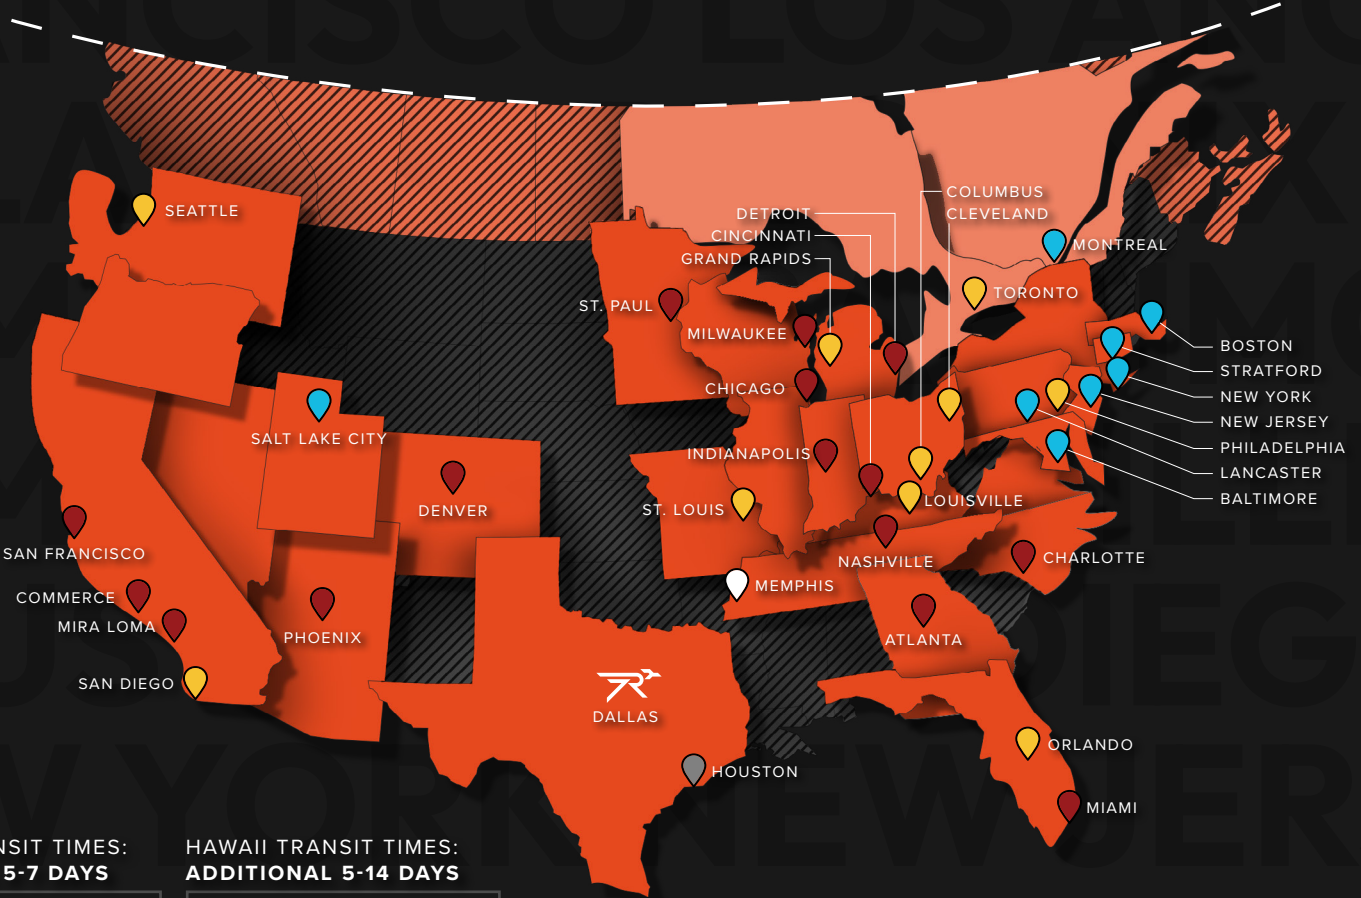

Dallas, TX

RRLTL20240228

210 W Trinity Blvd.
Grand Prairie, TX 75050
800.697.7337

ALASKA TRANSIT TIMES:
ADDITIONAL 5-7 DAYS

HAWAII TRANSIT TIMES:
ADDITIONAL 5-14 DAYS

TRANSIT
TIMES

1 DAY

2 DAY

3 DAY

4 DAY

5 DAY

Weekend+ Advantage

DESTINATION	MON	TUE	WED	THU	FRI
CHICAGO	3	3	3	2	2
DETROIT	3	3	3	3	2
ORLANDO	4	4	4	3	3
SALT LAKE CITY	5	4	4	4	4
ST. LOUIS	4	4	3	3	3