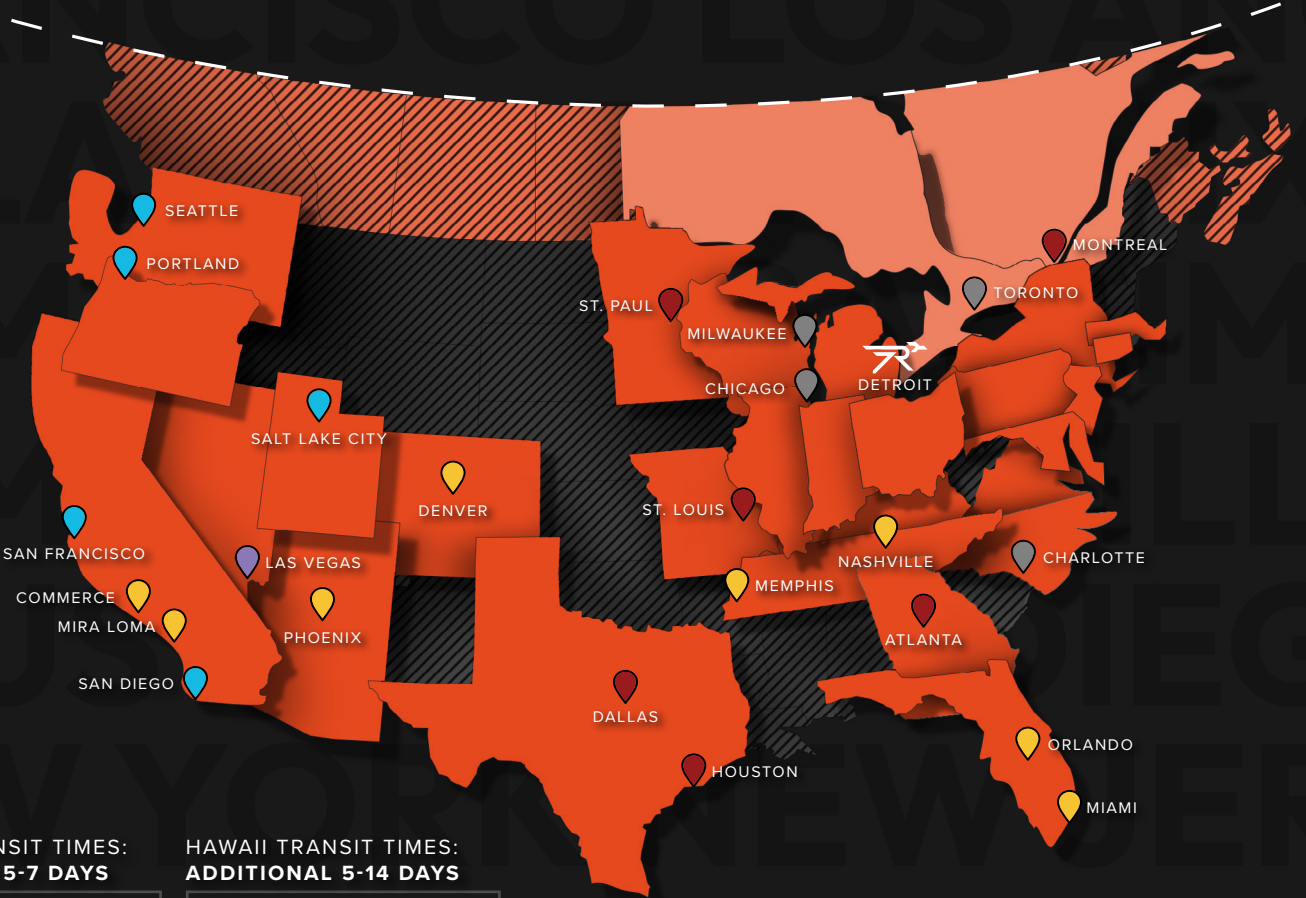

# Detroit, MI

RRLTL20240228

28824 Highland Road  
Romulus, MI 48174  
800.235.7423

ALASKA TRANSIT TIMES:  
ADDITIONAL 5-7 DAYS

HAWAII TRANSIT TIMES:  
ADDITIONAL 5-14 DAYS

## Weekend+ Advantage

DESTINATION	MON	TUE	WED	THU	FRI
ATLANTA	3	3	3	3	2
DENVER	4	4	3	3	3
LAS VEGAS	6	5	4	3	3
ORLANDO	4	4	4	3	3
SALT LAKE CITY	5	4	4	4	4
SEATTLE	5	5	4	4	3