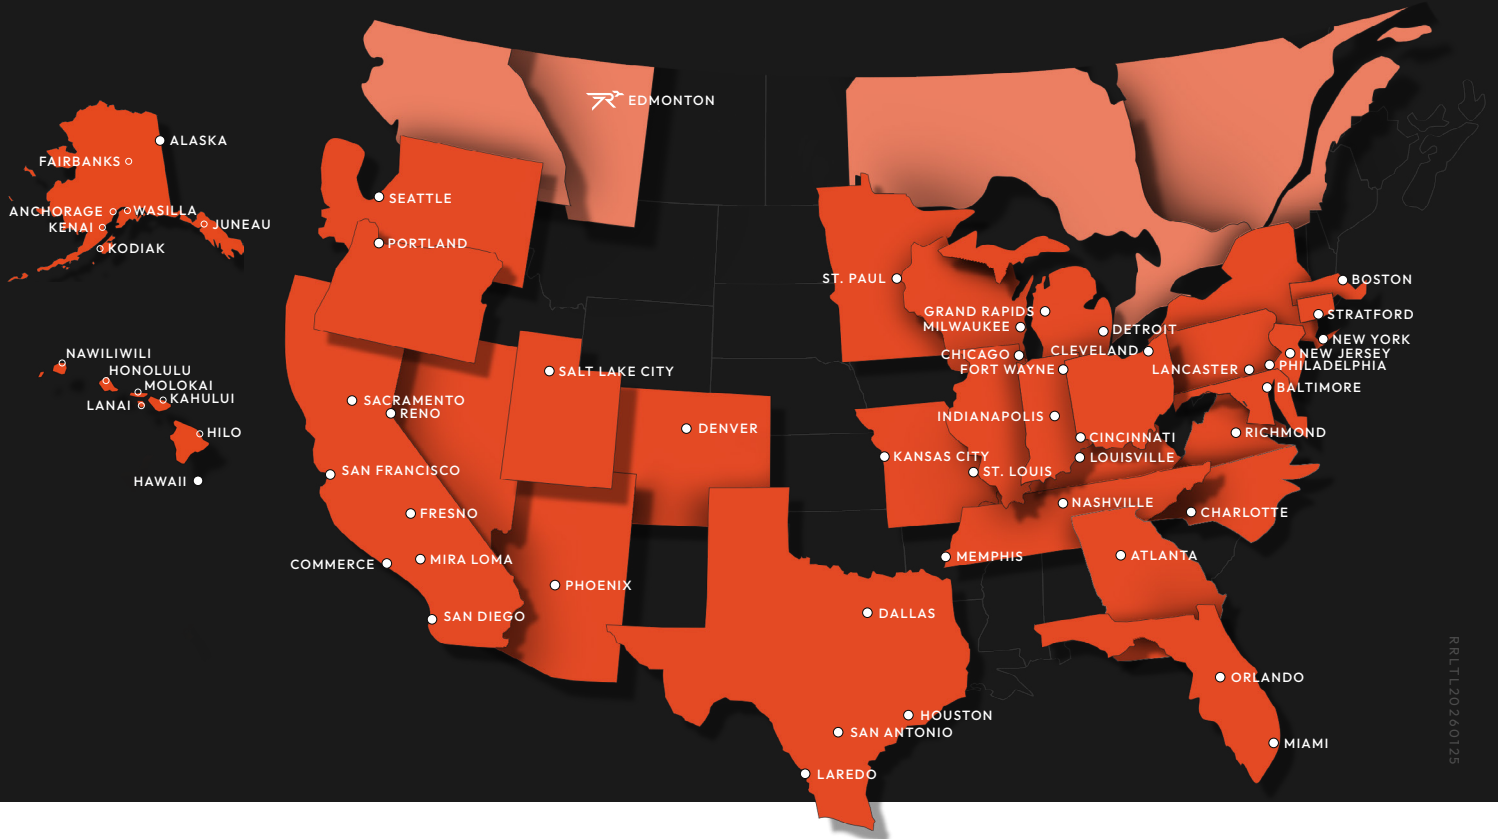

Edmonton, Alberta

Outbound

DESTINATION	SG	M	T	W	TH	F
ANCHORAGE		8	8	8	8	8
ATLANTA		8	8	8	7	7
BALTIMORE		9	8	8	8	7
BOSTON		10	10	10	10	10
CHICAGO		7	7	6	6	5
CHARLOTTE		8	8	7	7	7
CINCINNATI		7	7	7	7	7
CLEVELAND		8	8	8	7	6
COMMERCE		6	6	6	5	4
DENVER		8	7	7	7	7
DETROIT		7	7	7	7	7
DALLAS		7	7	6	6	6
FRESNO		8	8	8	8	8
FORT WAYNE		8	8	8	8	8
GRAND RAPIDS		8	8	8	7	7
HONOLULU		11	11	11	11	11
HOUSTON		7	7	7	7	7
INDIANAPOLIS		7	7	7	7	7
KANSAS CITY		9	9	9	9	9
LANCASTER		10	10	10	10	10
LAREDO		9	9	9	9	9
MIRA LOMA		6	6	6	6	5

WEEKEND+ ADVANTAGE SG = SMART GUARANTEE LANE

DESTINATION	SG	M	T	W	TH	F
LOUISVILLE		8	8	8	8	8
MIAMI		9	9	9	8	8
MILWAUKEE		8	8	7	7	7
MEMPHIS		8	8	8	8	8
NEW JERSEY		9	8	8	8	7
NASHVILLE		8	8	8	7	6
NEW YORK		10	10	10	10	10
ORLANDO		9	8	8	8	8
PHILADELPHIA		8	8	7	7	7
PHOENIX		7	7	7	7	7
PORTLAND		5	5	5	5	5
RENO		8	8	8	8	8
RICHMOND		9	8	8	7	7
SACRAMENTO		7	7	7	7	7
SAN ANTONIO		9	9	9	9	9
SAN DIEGO		7	7	7	7	7
SEATTLE		4	4	4	4	4
STRATFORD		9	9	9	9	8
SAN FRANCISCO		6	6	6	5	5
SALT LAKE CITY		8	8	8	8	8
SAINT LOUIS		9	8	8	8	8
ST PAUL		7	7	7	7	7