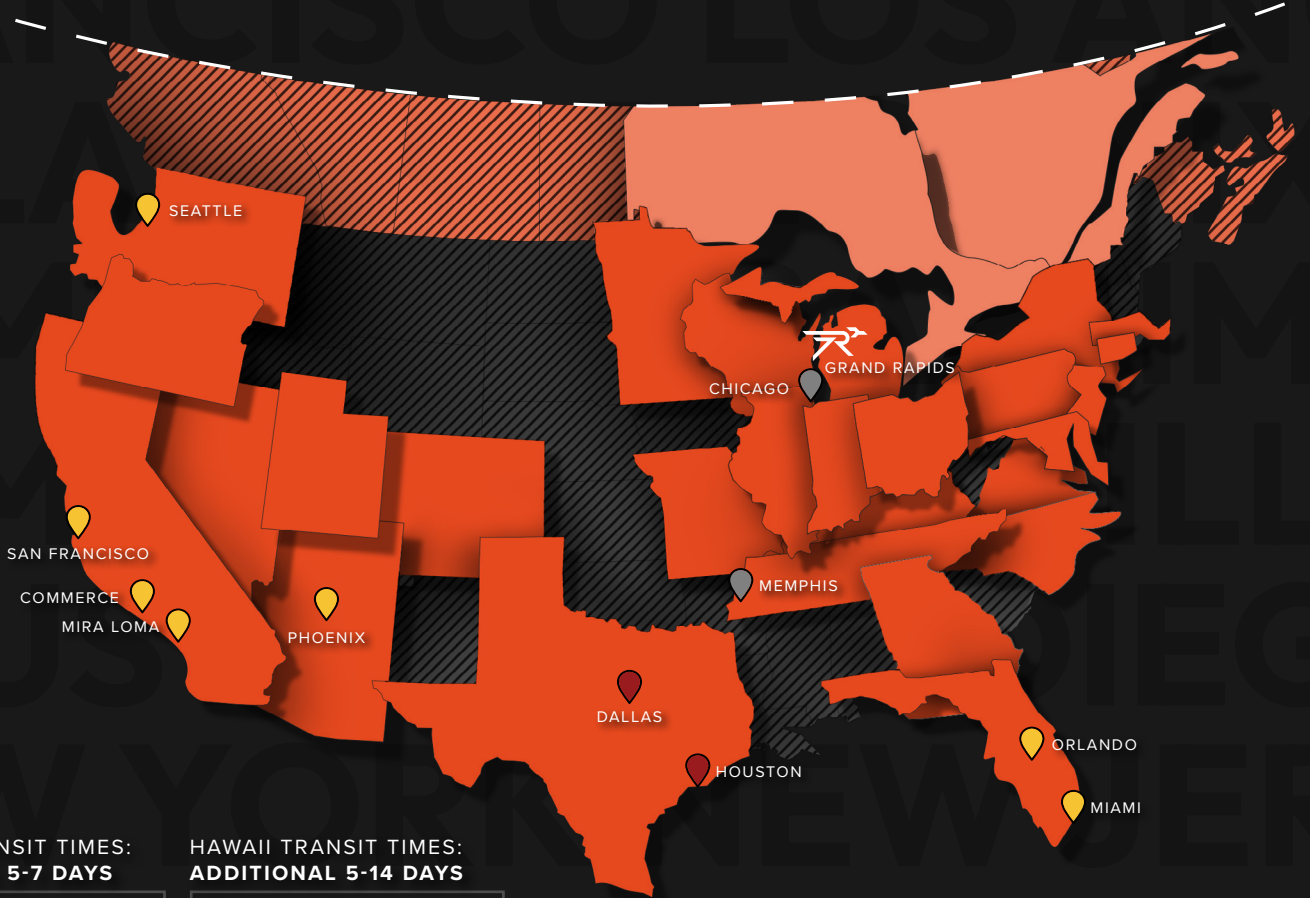

Grand Rapids, MI

RRLTL20240228

3890 Eastern Ave. SE
Grand Rapids, MI 49508
800.252.3617

ALASKA TRANSIT TIMES:
ADDITIONAL 5-7 DAYS

HAWAII TRANSIT TIMES:
ADDITIONAL 5-14 DAYS

TRANSIT
TIMES

2 DAY

3 DAY

4 DAY

Weekend+ Advantage

DESTINATION	MON	TUE	WED	THU	FRI
LOS ANGELES	4	4	4	3	3
ORLANDO	4	4	4	3	3
SEATTLE	4	4	4	4	3