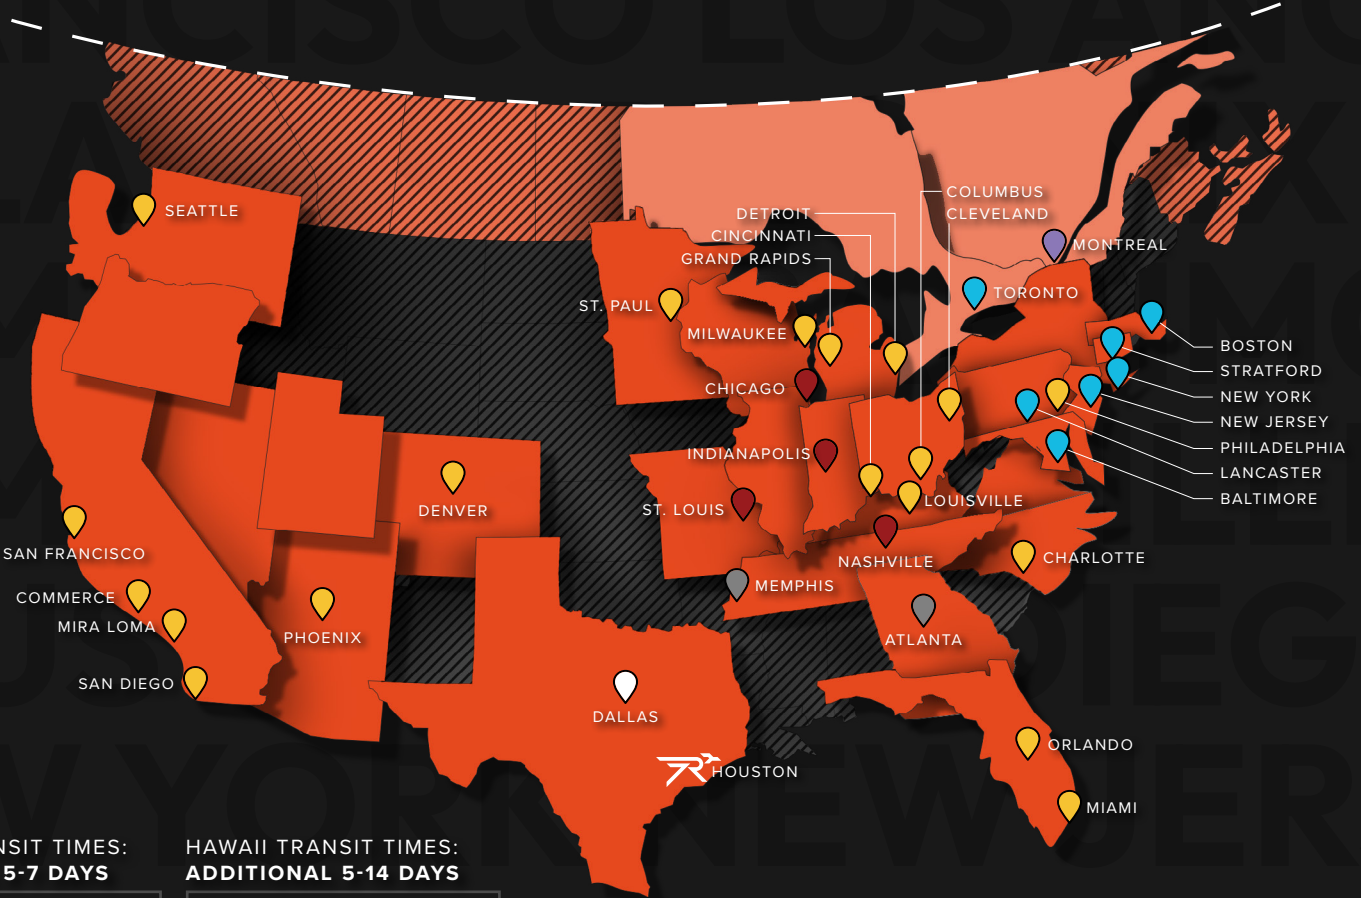

Houston, TX

RRLTL20240228

8411 Humble Westfield Drive
Houston, TX 77338
281.318.4949

ALASKA TRANSIT TIMES:
ADDITIONAL 5-7 DAYS

HAWAII TRANSIT TIMES:
ADDITIONAL 5-14 DAYS

Weekend+ Advantage

DESTINATION	MON	TUE	WED	THU	FRI
CHICAGO	3	3	3	2	2
CHARLOTTE	4	4	4	3	3
COMMERCE	4	4	4	3	3
MIAMI	4	4	4	3	3
MEMPHIS	3	3	3	2	2
SAN DIEGO	5	4	4	4	4