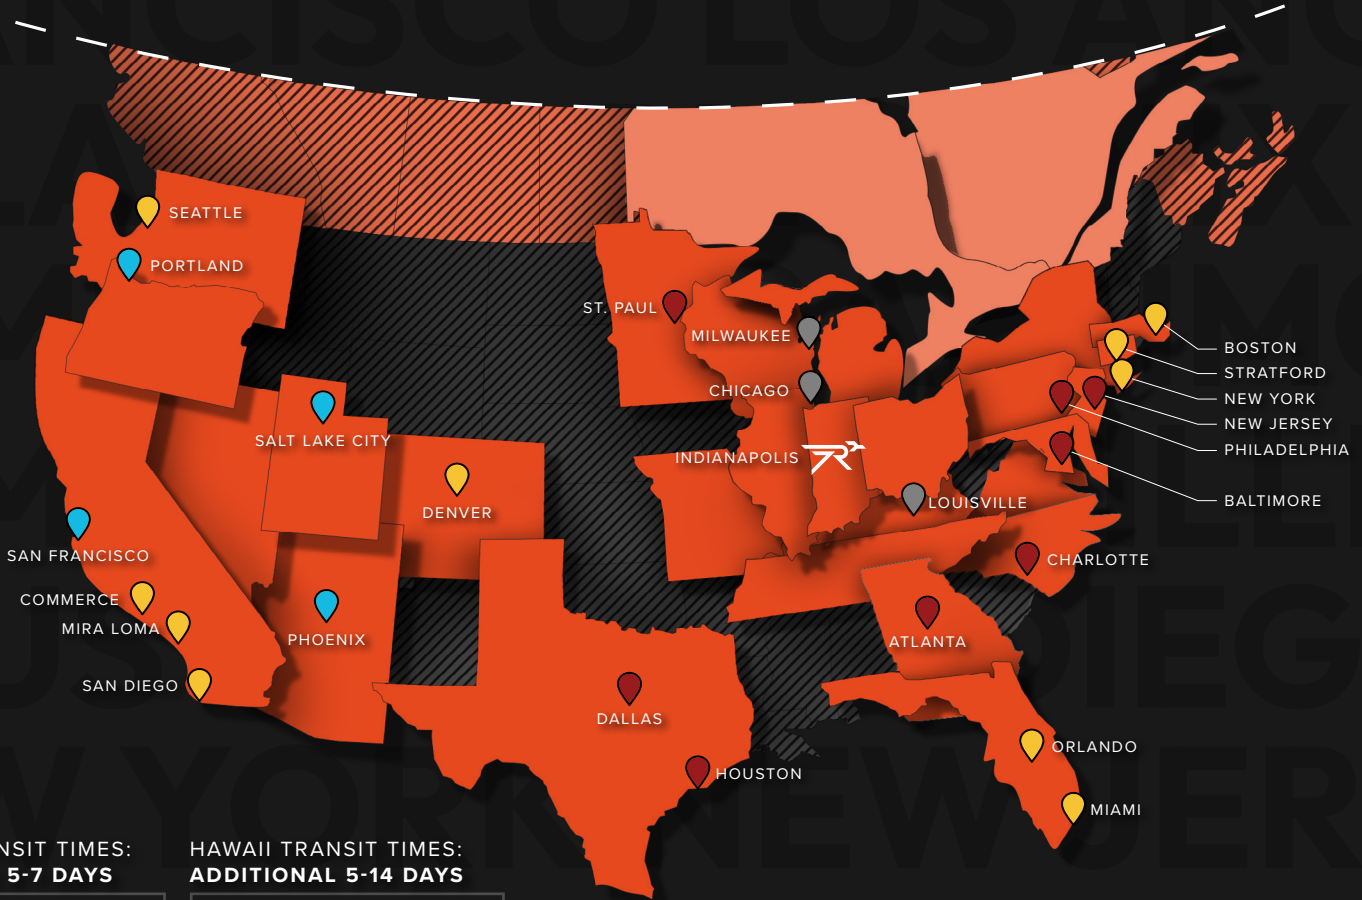

Indianapolis, IN

RRLTL20240228

5751 Dividend Road
Indianapolis, IN 46241
888.237.9271

ALASKA TRANSIT TIMES:
ADDITIONAL 5-7 DAYS

HAWAII TRANSIT TIMES:
ADDITIONAL 5-14 DAYS

Weekend+ Advantage

DESTINATION	MON	TUE	WED	THU	FRI
COMMERCE	4	4	3	3	2
DENVER	4	4	3	3	3
DALLAS	3	3	3	2	2
SALT LAKE CITY	5	4	4	4	4
SEATTLE	4	4	4	4	3