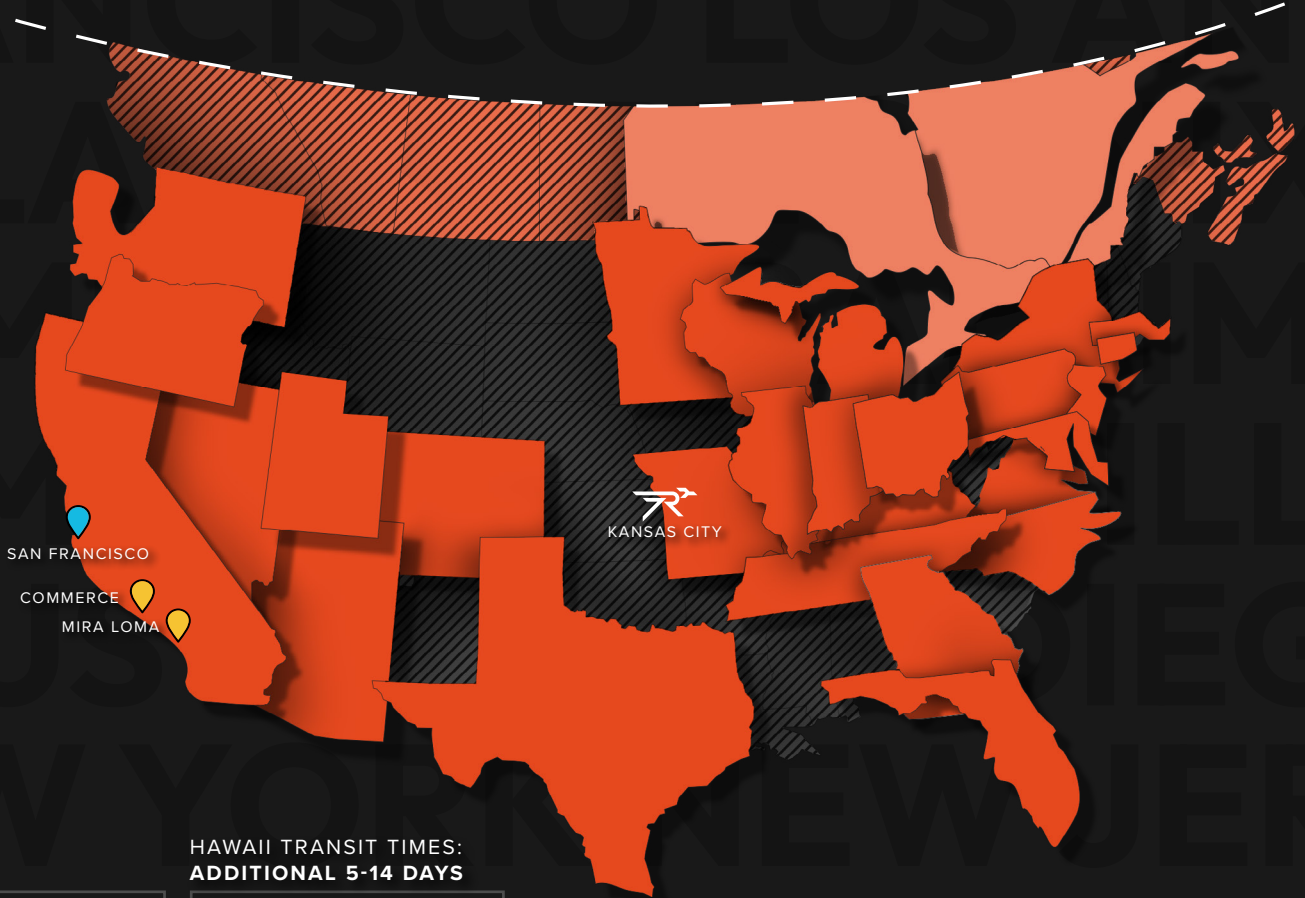

# Kansas City, MO

RRLTL20240411

10491 SE Locust Rd  
Cameron, MO 64429  
800.601.3785

HAWAII TRANSIT TIMES:  
ADDITIONAL 5-14 DAYS

TRANSIT TIMES

4 DAY (yellow pin icon)

5 DAY (blue pin icon)

## Weekend+ Advantage

DESTINATION	MON	TUE	WED	THU	FRI
COMMERCE	4	4	4	4	3
LOS ANGELES	4	4	4	4	3
SAN FRANCISCO	5	4	4	4	4