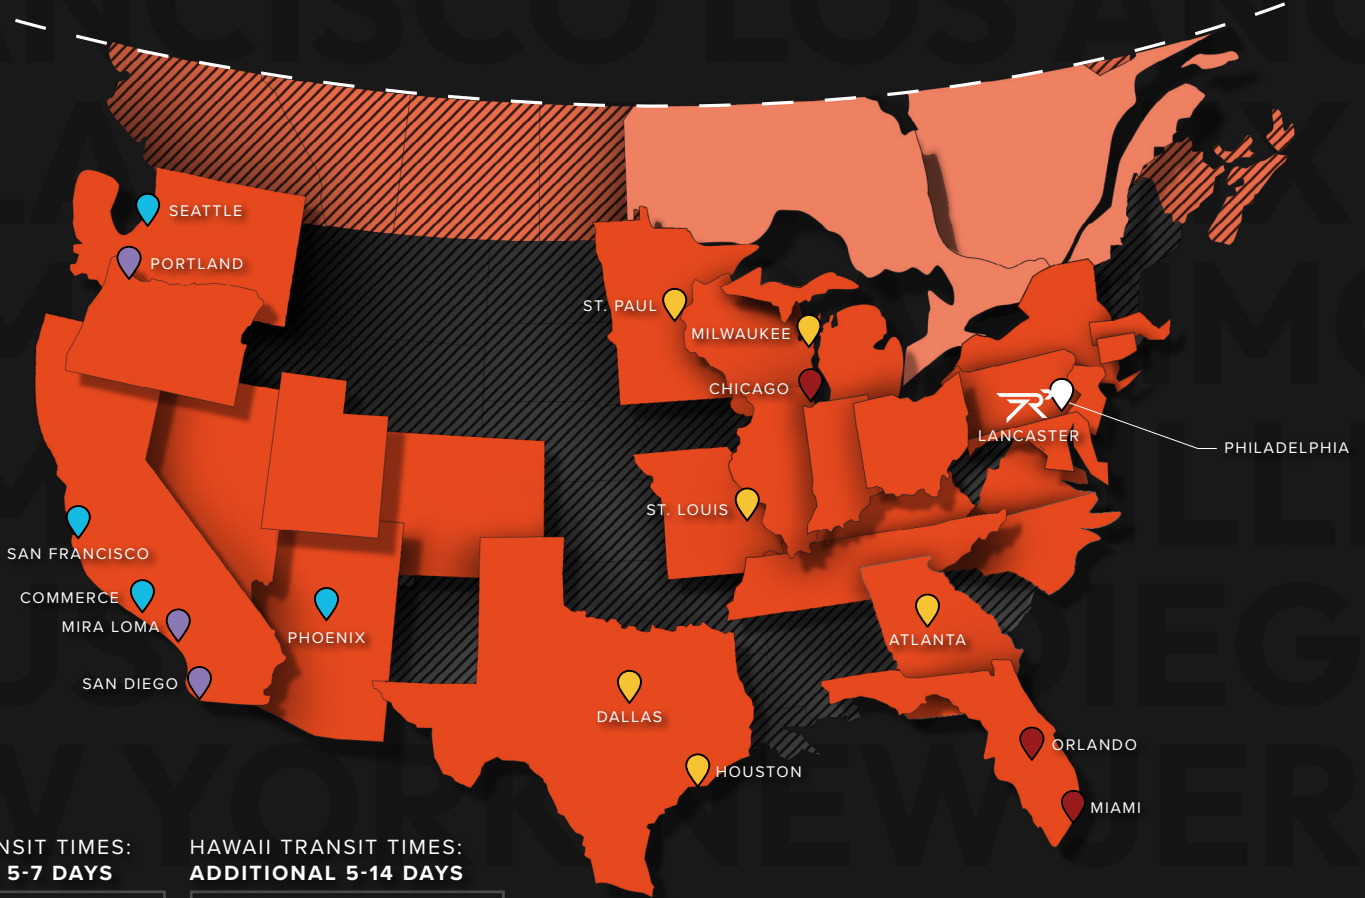

Lancaster, PA

RRLTL20240228

107 Pitney Road
Lancaster, PA 17602
800.776.3567

ALASKA TRANSIT TIMES:
ADDITIONAL 5-7 DAYS

HAWAII TRANSIT TIMES:
ADDITIONAL 5-14 DAYS

Weekend+ Advantage

DESTINATION	MON	TUE	WED	THU	FRI
DALLAS	4	4	4	3	3
MIAMI	4	4	4	3	3
SEATTLE	5	5	5	5	4