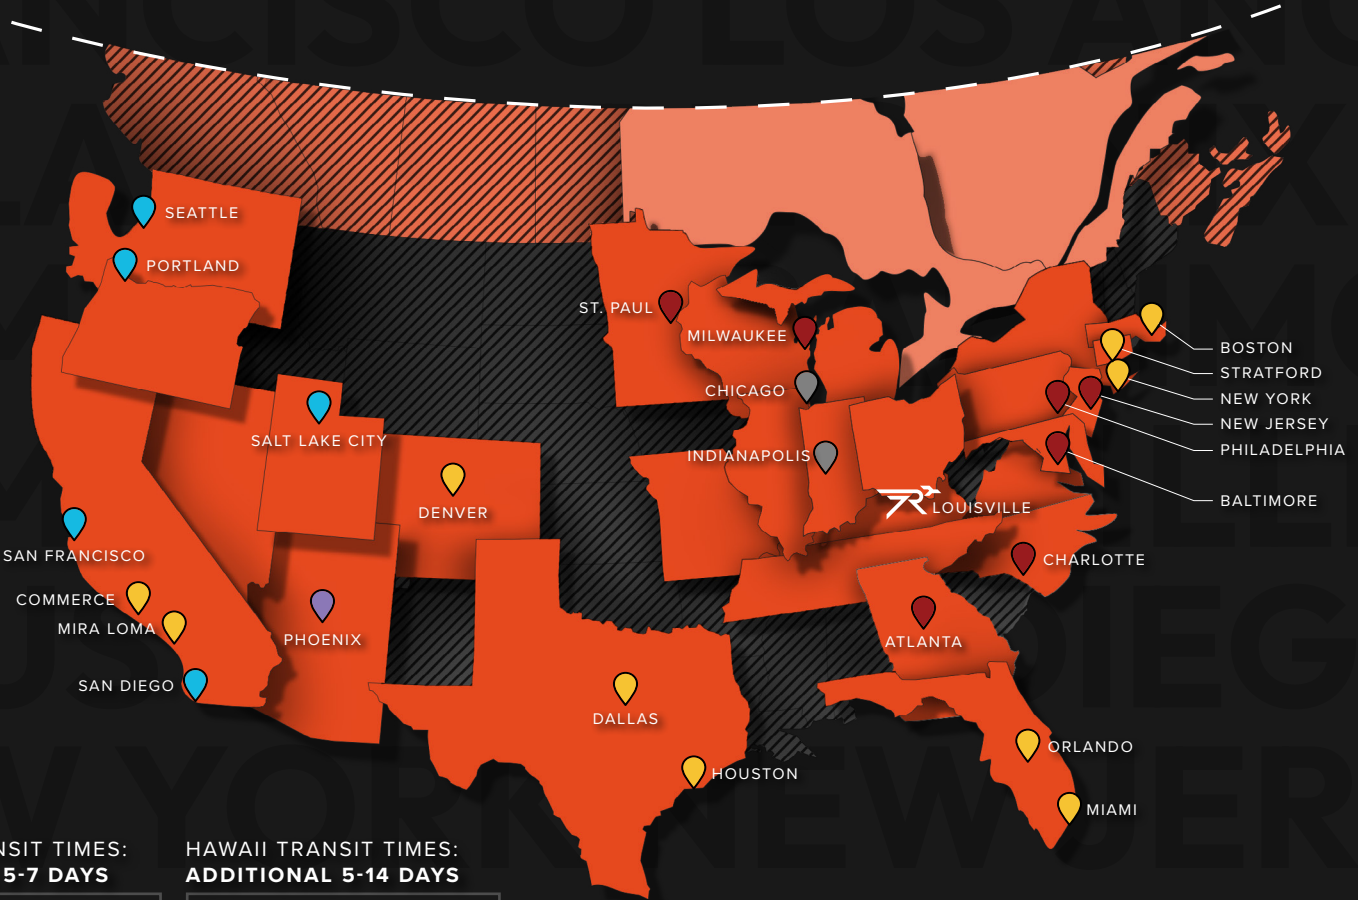

Louisville, KY

RRLTL20240228

3511 Camp Ground Road
Louisville, KY 40211
888.237.9271

ALASKA TRANSIT TIMES:
ADDITIONAL 5-7 DAYS

HAWAII TRANSIT TIMES:
ADDITIONAL 5-14 DAYS

TRANSIT
TIMES

Weekend+ Advantage

DESTINATION	MON	TUE	WED	THU	FRI
COMMERCE	4	4	4	4	3
DENVER	4	4	3	3	3
DALLAS	4	4	4	3	3
SALT LAKE CITY	5	4	4	4	4
SEATTLE	5	5	4	4	4