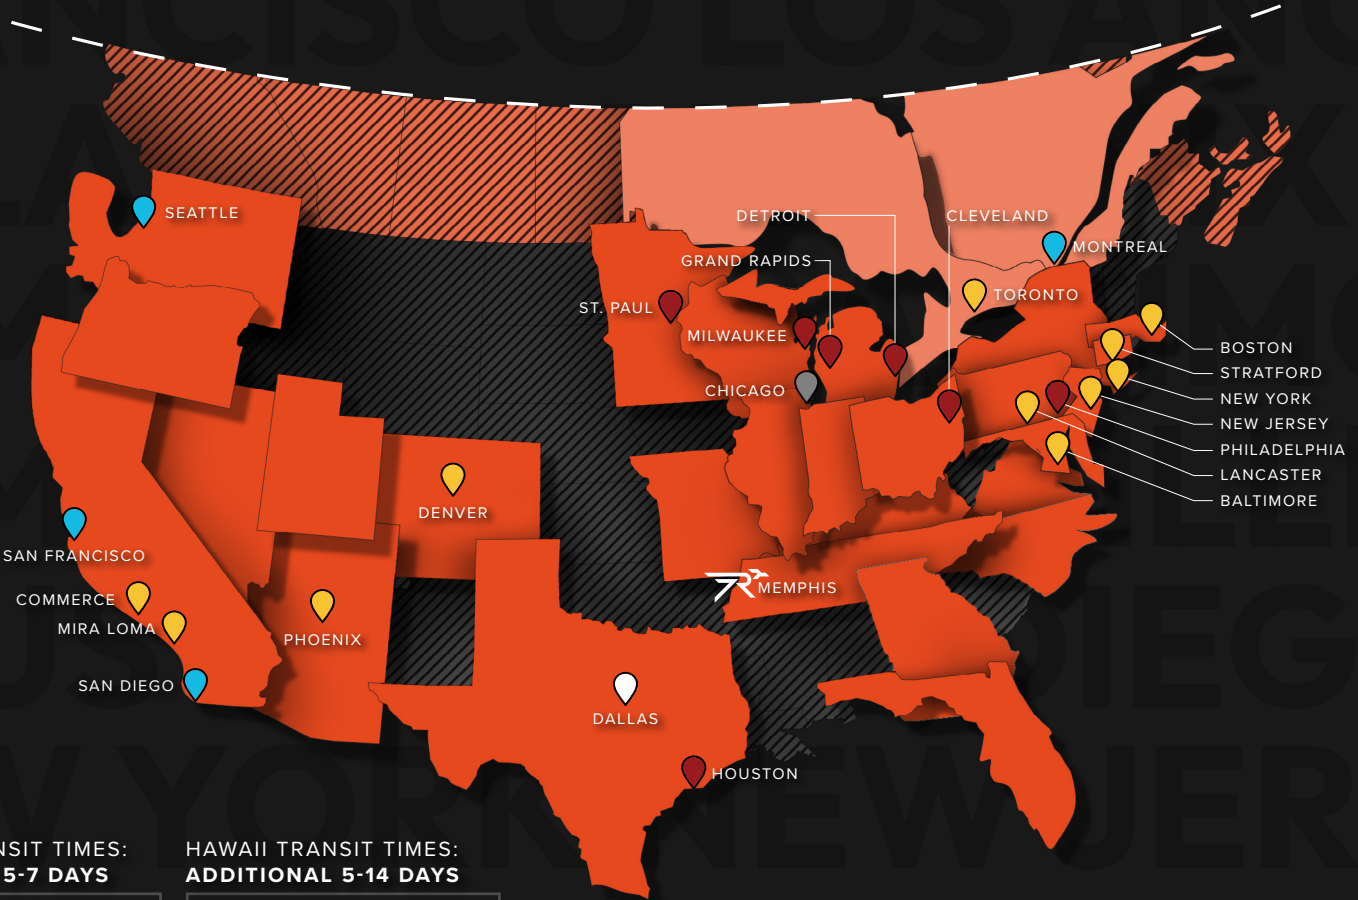

# Memphis, TN

RRLTL20240228

3845 Crowfarn Drive  
 Memphis, TN 38118  
 901.300.7860

ALASKA TRANSIT TIMES:  
**ADDITIONAL 5-7 DAYS**

HAWAII TRANSIT TIMES:  
**ADDITIONAL 5-14 DAYS**

## Weekend+ Advantage

DESTINATION	MON	TUE	WED	THU	FRI
COMMERCE	4	4	3	3	2
SAN DIEGO	5	5	4	4	3
SAN FRANCISCO	5	5	5	4	4
SEATTLE	5	5	5	5	4