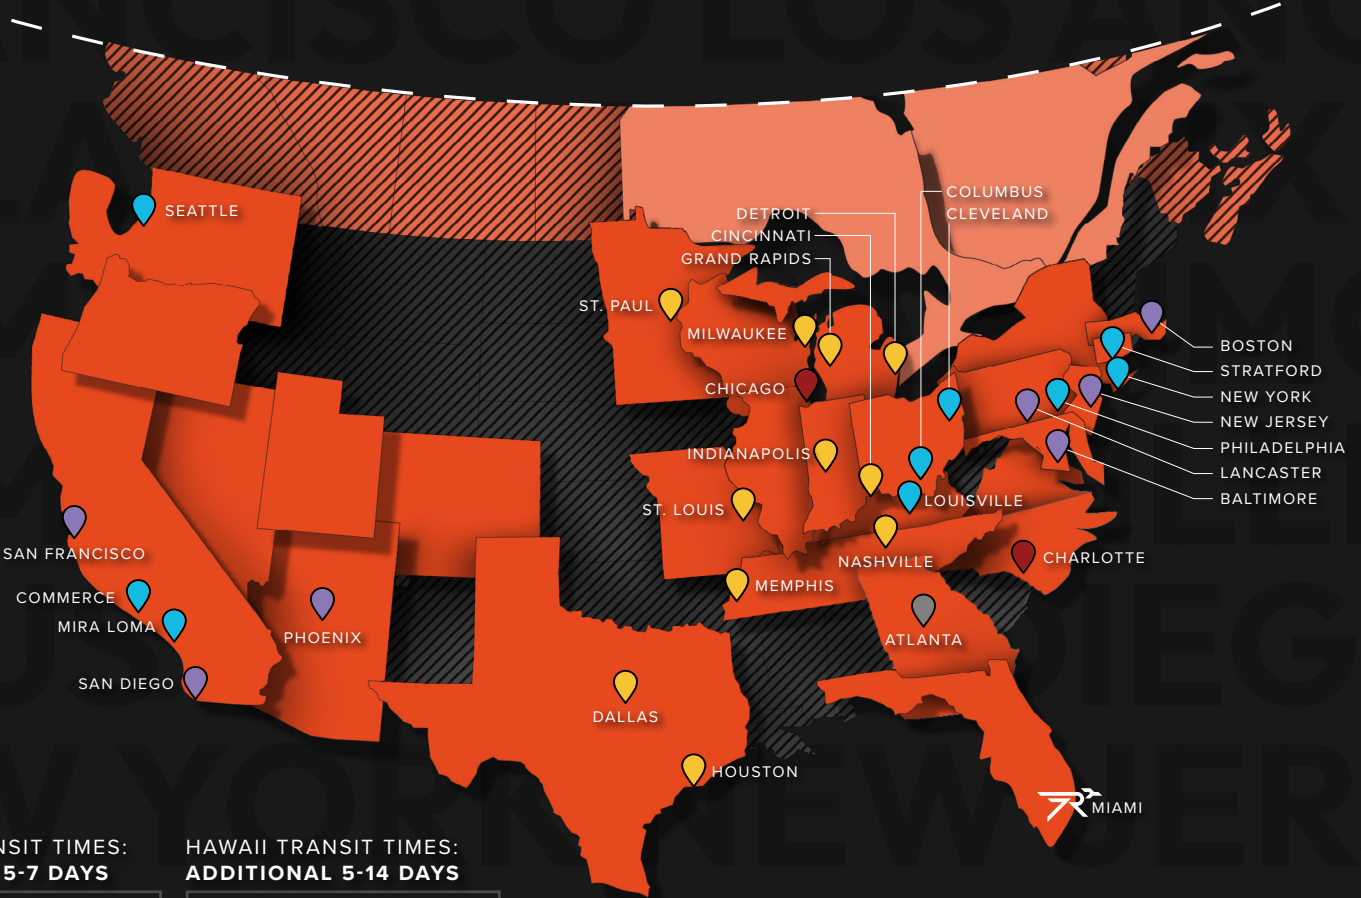

# Miami, FL

RRLTL20240228

12250 NW 28th Ave.  
Miami, FL 33167  
855.776.3567

ALASKA TRANSIT TIMES:  
ADDITIONAL 5-7 DAYS

HAWAII TRANSIT TIMES:  
ADDITIONAL 5-14 DAYS

## Weekend+ Advantage

DESTINATION	MON	TUE	WED	THU	FRI
SEATTLE	5	5	4	4	4