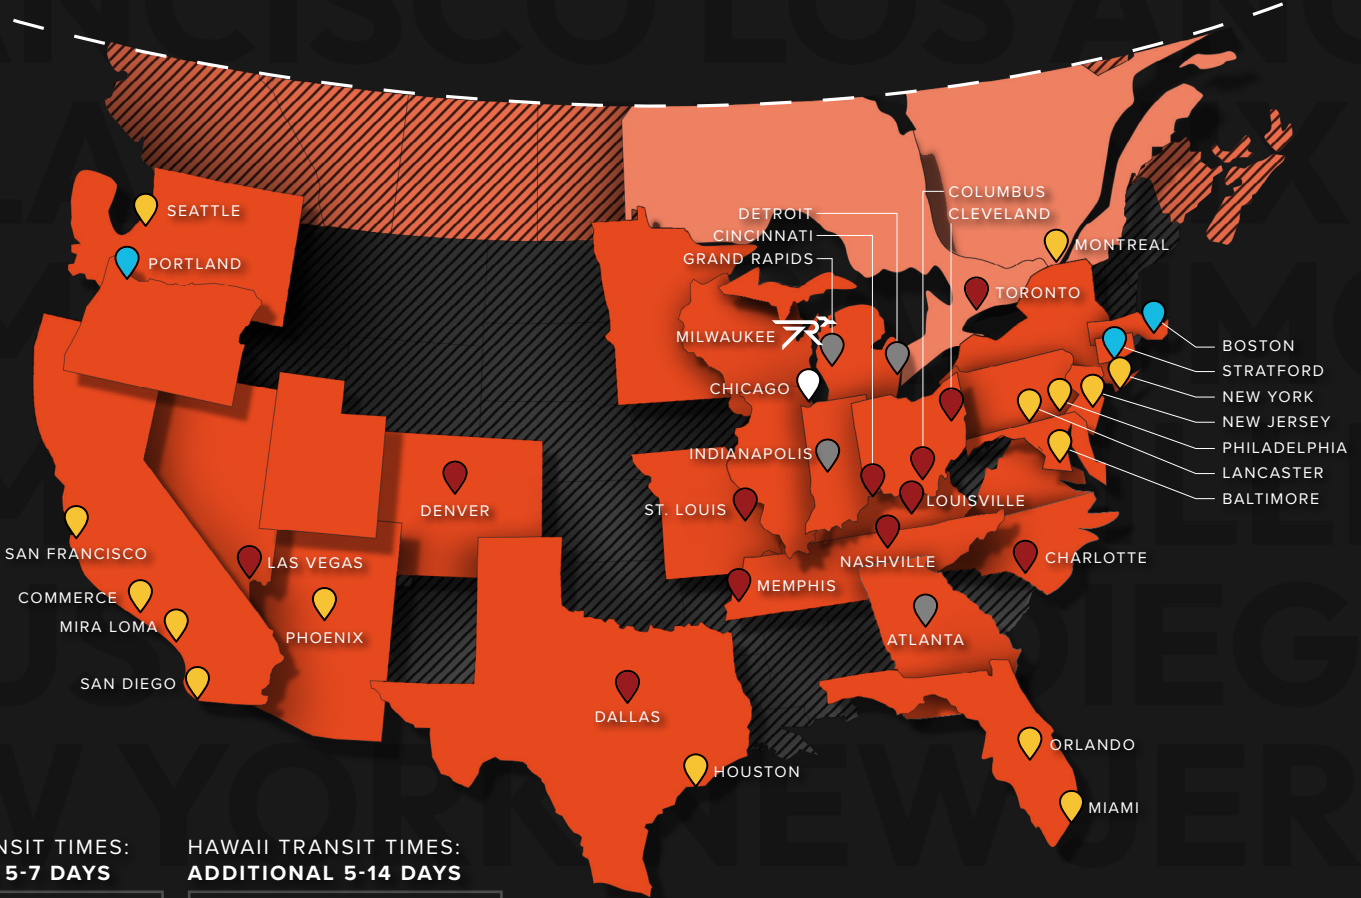

# Milwaukee, WI

RRLTL20240228

9160 N 107th Street  
Milwaukee, WI 53224  
800.522.0662

ALASKA TRANSIT TIMES:  
ADDITIONAL 5-7 DAYS

HAWAII TRANSIT TIMES:  
ADDITIONAL 5-14 DAYS

## Weekend+ Advantage

DESTINATION	MON	TUE	WED	THU	FRI
ATLANTA	3	3	3	2	2
CHARLOTTE	3	3	3	3	2
COMMERCE	4	4	3	3	3
DENVER	4	3	3	3	2
DALLAS	3	3	3	3	2
HOUSTON	4	4	4	4	3
LOS ANGELES	4	4	4	4	3
LAS VEGAS	6	4	4	3	3
MIAMI	4	4	4	3	3
SEATTLE	4	4	4	4	3
SAN FRANCISCO	4	4	4	3	3