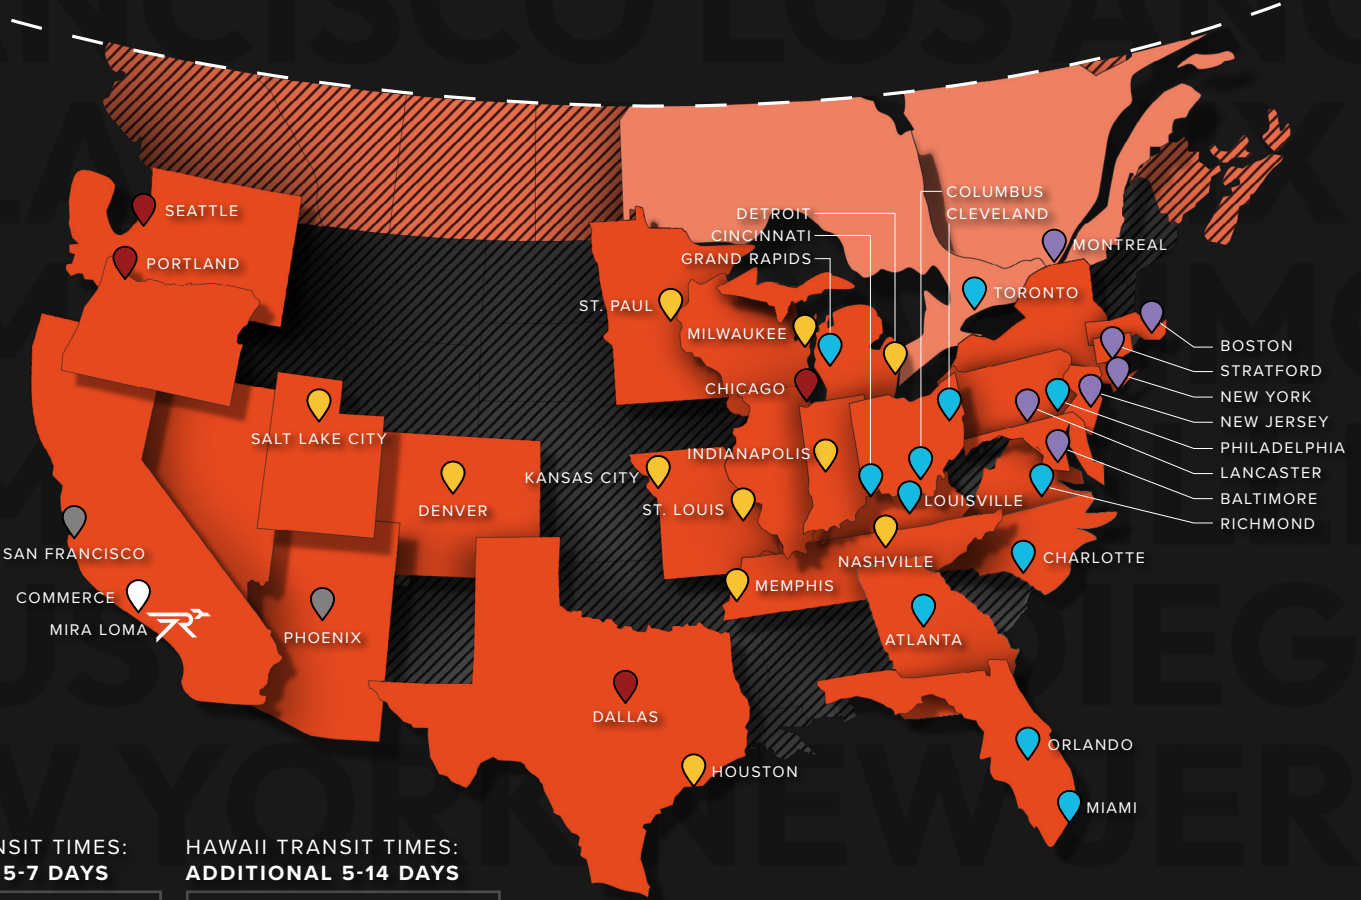

# Mira Loma, CA

RRLTL20240228

11385 Venture Drive, Bldg. B  
Mira Loma, CA 91752  
855.776.3567

ALASKA TRANSIT TIMES:  
ADDITIONAL 5-7 DAYS

HAWAII TRANSIT TIMES:  
ADDITIONAL 5-14 DAYS

TRANSIT  
TIMES

## Weekend+ Advantage

DESTINATION	MON	TUE	WED	THU	FRI
ATLANTA	5	4	3	3	3
BALTIMORE	6	6	5	4	4
BOSTON	6	6	5	5	5
CHICAGO	3	3	3	2	2
CINCINNATI	5	5	5	4	3
CHARLOTTE	5	5	5	4	4
CLEVELAND	5	4	4	3	3
DENVER	4	3	3	3	3
DETROIT	4	4	4	3	3
GRAND RAPIDS	5	5	4	4	4
HOUSTON	4	4	3	2	2
INDIANAPOLIS	4	4	3	3	2
KANSAS CITY	4	4	4	4	3

DESTINATION	MON	TUE	WED	THU	FRI
KANSAS CITY	4	4	4	4	3
LOUISVILLE	5	5	4	4	3
MIAMI	4	4	4	3	3
MILWAUKEE	4	4	4	3	3
NEW YORK	6	5	5	5	4
ORLANDO	5	5	5	4	4
PHILADELPHIA	5	5	4	4	4
RICHMOND	5	4	4	3	3
SALT LAKE CITY	4	3	3	3	3
SEATTLE	3	3	3	2	2
STRATFORD	6	6	5	5	5
ST. LOUIS	4	4	4	4	3
TORONTO	5	5	5	4	4