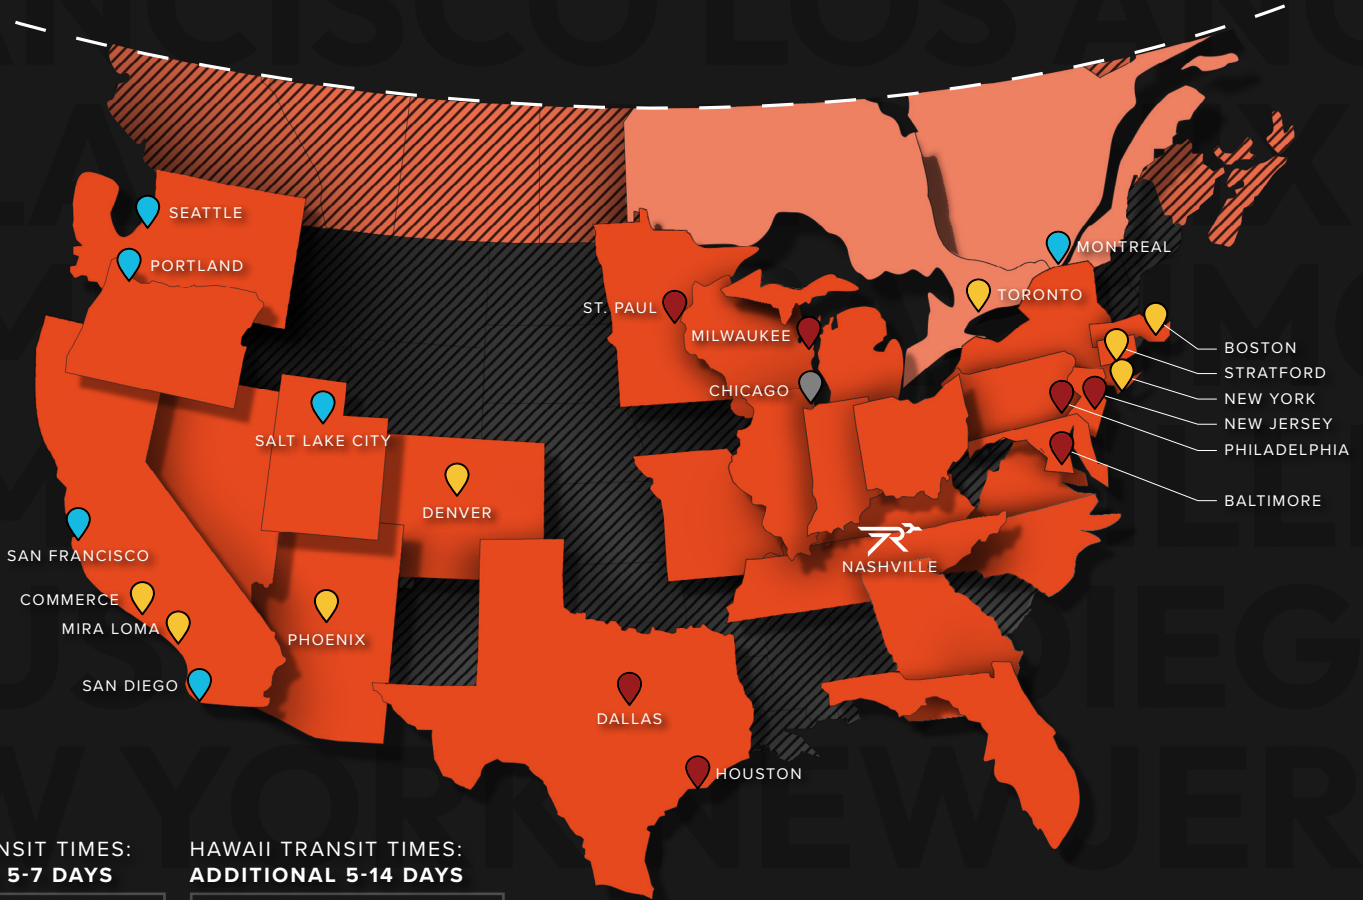

Nashville, TN

RRLTL20240228

135 Maddox Road
Mount Juliet, TN 37122
800.377.4355

ALASKA TRANSIT TIMES:
ADDITIONAL 5-7 DAYS

HAWAII TRANSIT TIMES:
ADDITIONAL 5-14 DAYS

Weekend+ Advantage

DESTINATION	MON	TUE	WED	THU	FRI
COMMERCE	4	4	4	4	3
LOS ANGELES	4	4	4	4	3
SEATTLE	5	5	5	4	4