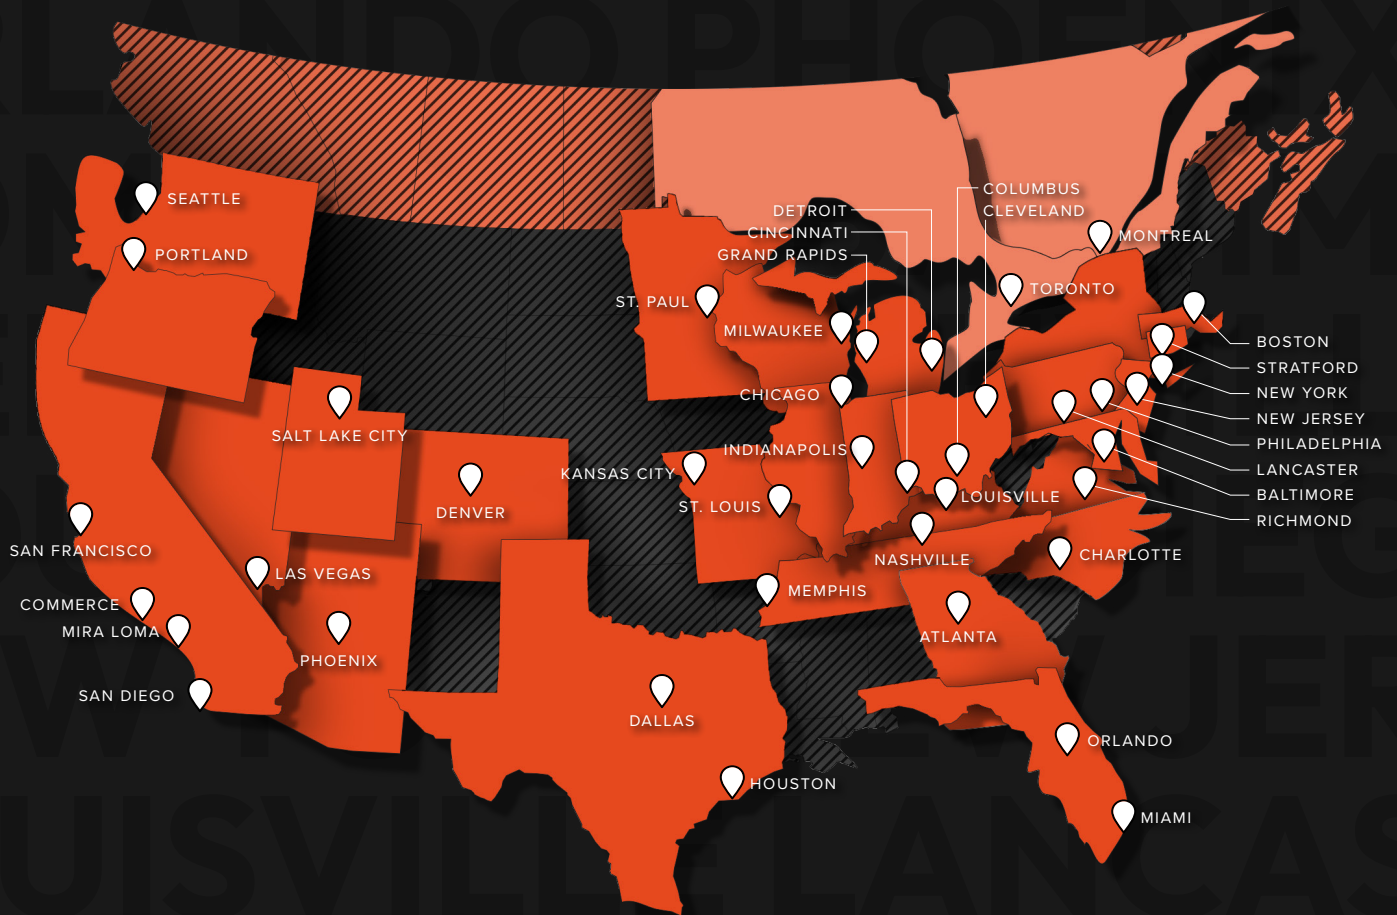

# National Network

1431 Opus Place, Suite 530  
Downers Grove, IL 60515  
414.615.1500

ALASKA TRANSIT TIMES:  
**ADDITIONAL 5-7 DAYS**

HAWAII TRANSIT TIMES:  
**ADDITIONAL 5-14 DAYS**

## Weekend+ Advantage

Save 1-3 days in transit time  
when you ship Thursday or Friday

855.776.3567  
CustomerService@RoadrunnerLTL.com  
RoadrunnerLTL.com