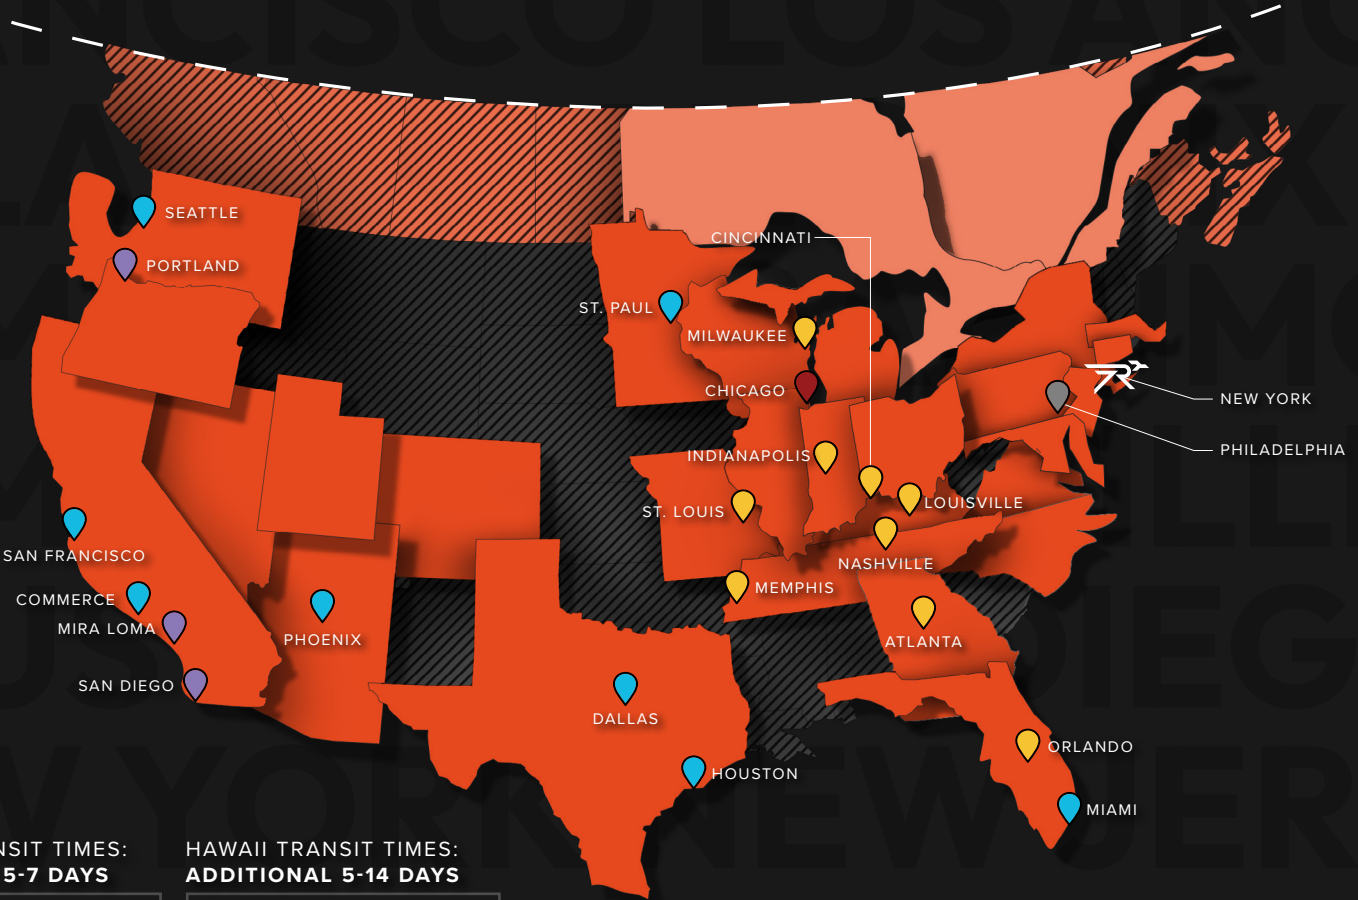

New York, NY

RRLTL20240228

921 Conklin Street
Farmingdale, NY 11735
855.776.3567

ALASKA TRANSIT TIMES:
ADDITIONAL 5-7 DAYS

HAWAII TRANSIT TIMES:
ADDITIONAL 5-14 DAYS

Weekend+ Advantage

DESTINATION	MON	TUE	WED	THU	FRI
SAN FRANCISCO	5	5	5	5	4
SEATTLE	5	5	5	5	4