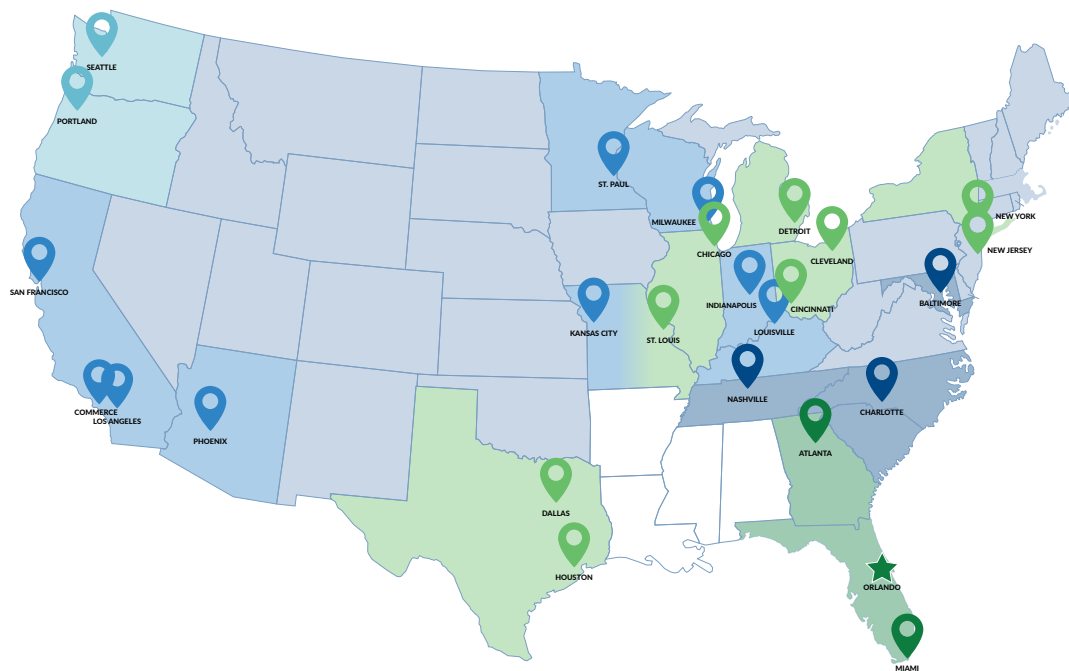

Orlando Transit Times

One Day	Two Day
Three Day	Four Day
Five Day	Non-service

Zip Codes Serviced

AZ	850-852
CA	900-921, 923-930, 940-941, 943-948, 950-953
GA	330-303
IL	600-609, 611
IN	460-462, 472, 474
KY	402
MD	206-214
MI	436, 480-483
MN	550-555
MO	630-633
NJ	070-073, 075-077, 079-083
NY	100-105, 109-118
NC	270-272, 274, 280-282, 286
OH	410, 450-452, 440-443, 446-447, 449
OR	970-974
SC	293, 296-297
TN	370-372
TX	750-753, 760-762, 770-775, 777
WA	980-986
WI	530-537, 549

Reduced Thursday/Friday Transit Times

Please note that the transit times shown are an estimate. Please use the Transit Time Calculator on our website for zip-to-zip transit times.