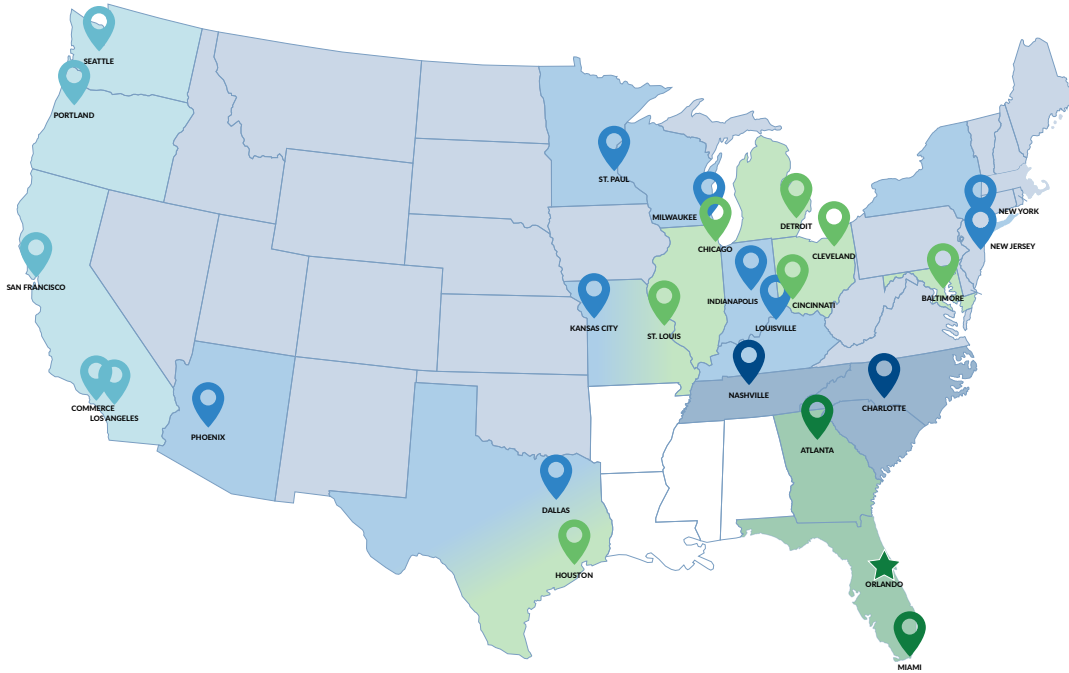

Orlando Transit Times

One Day	Two Day
Three Day	Four Day
Five Day	Non-service

Zip Codes Serviced

AZ	850-852
CA	900-921, 923-930, 940-941, 943-948, 950-953
GA	330-303
IL	600-609, 611
IN	460-462, 472, 474
KY	402
MD	206-214
MI	436, 480-483
MN	550-555
MO	630-633
NJ	070-073, 075-077, 079-083
NY	100-105, 109-118
NC	270-272, 274, 280-282, 286
OH	410, 450-452, 440-443, 446-447, 449
OR	970-974
SC	293, 296-297
TN	370-372
TX	750-753, 760-762, 770-775, 777
WA	980-986
WI	530-537, 549

Reduced Thursday/Friday Transit Times

Please note that the transit times shown are an estimate. Please use the Transit Time Calculator on our website for zip-to-zip transit times.