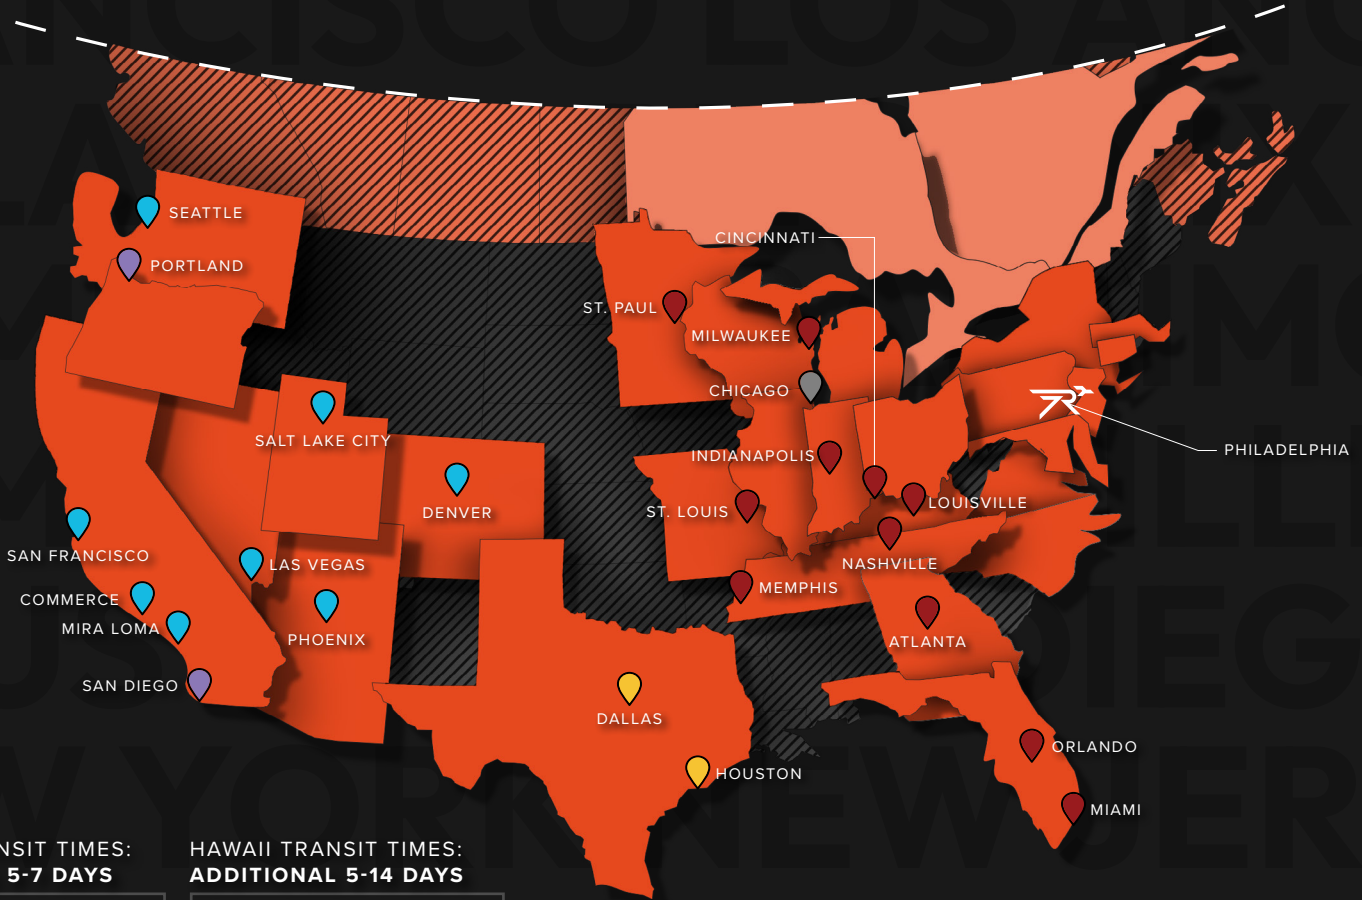

Philadelphia, PA

RRLTL20240228

3820 N 2nd Street
Philadelphia, PA 19140
215.279.8156

ALASKA TRANSIT TIMES:
ADDITIONAL 5-7 DAYS

HAWAII TRANSIT TIMES:
ADDITIONAL 5-14 DAYS

Weekend+ Advantage

DESTINATION	MON	TUE	WED	THU	FRI
COMMERCE	5	5	5	5	4
DALLAS	4	4	4	3	3
DENVER	5	4	4	4	4
LAS VEGAS	6	6	5	4	4
MIAMI	3	3	3	2	2
MILWAUKEE	3	3	3	2	2
SAN FRANCISCO	5	5	4	4	4