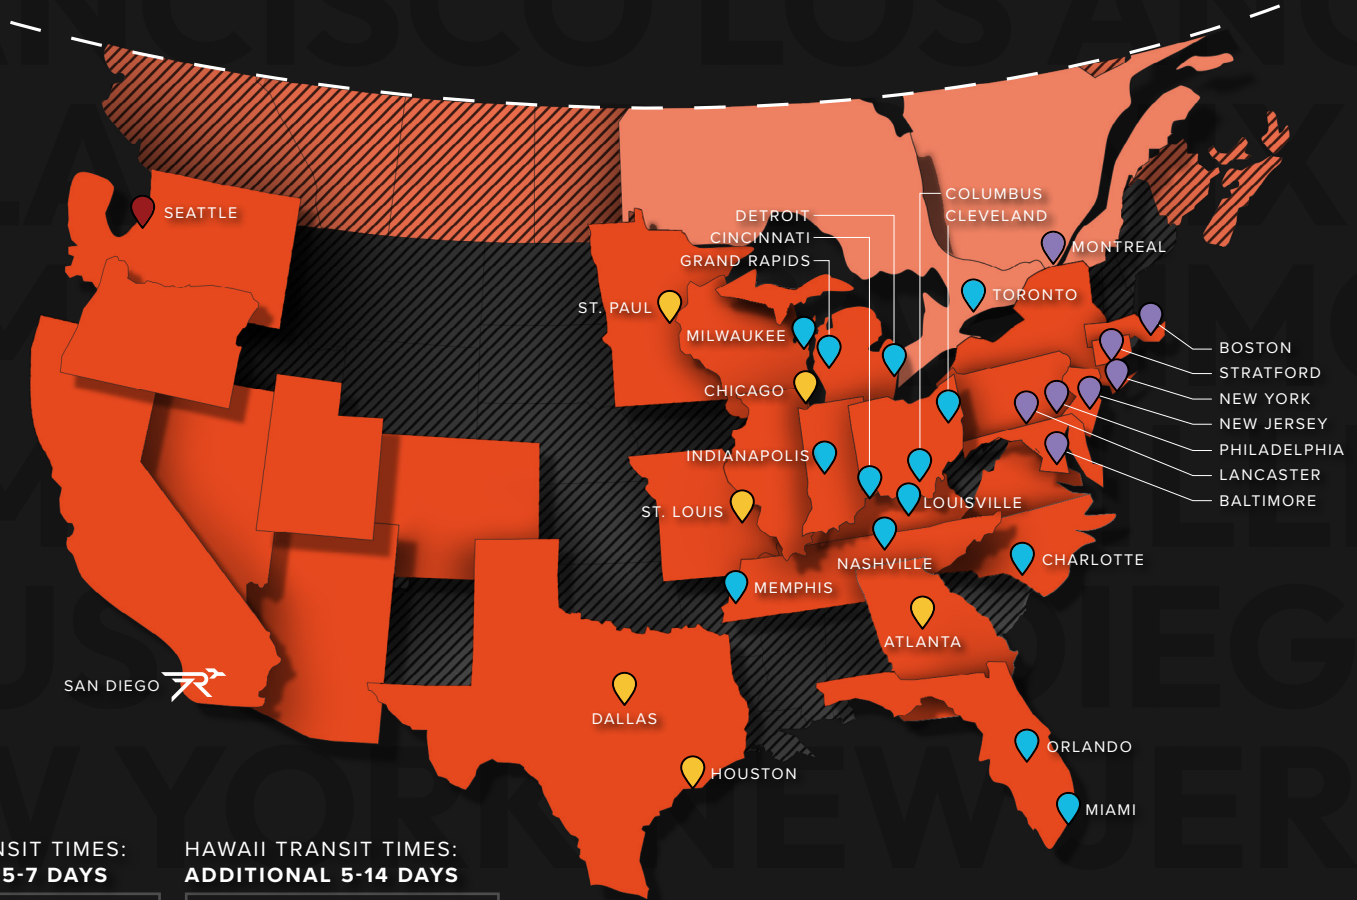

# San Diego, CA

RRLTL20240228

2350 Marconi Place, 102 + 103  
San Diego, CA 92154  
855.776.3567

ALASKA TRANSIT TIMES:  
ADDITIONAL 5-7 DAYS

HAWAII TRANSIT TIMES:  
ADDITIONAL 5-14 DAYS

TRANSIT  
TIMES

## Weekend+ Advantage

DESTINATION	MON	TUE	WED	THU	FRI
ATLANTA	4	4	4	4	3
BALTIMORE	6	6	5	4	4
CHICAGO	4	4	4	3	3
CINCINNATI	5	5	5	4	4
COLUMBUS	5	5	4	4	3
CHARLOTTE	5	5	4	4	3
CLEVELAND	5	5	5	4	4
DALLAS	4	4	4	3	3
DETROIT	5	5	5	4	4
HOUSTON	4	4	4	3	3
INDIANAPOLIS	5	5	4	4	3

DESTINATION	MON	TUE	WED	THU	FRI
LANCASTER	6	5	5	5	4
LOUISVILLE	5	5	4	4	3
MIAMI	5	5	5	4	4
MEMPHIS	5	5	5	4	3
NASHVILLE	5	5	5	4	4
NEW YORK	6	6	5	5	5
ORLANDO	5	5	5	4	4
STRATFORD	6	5	5	5	4
SEATTLE	3	3	3	2	2
TORONTO	6	6	5	5	5