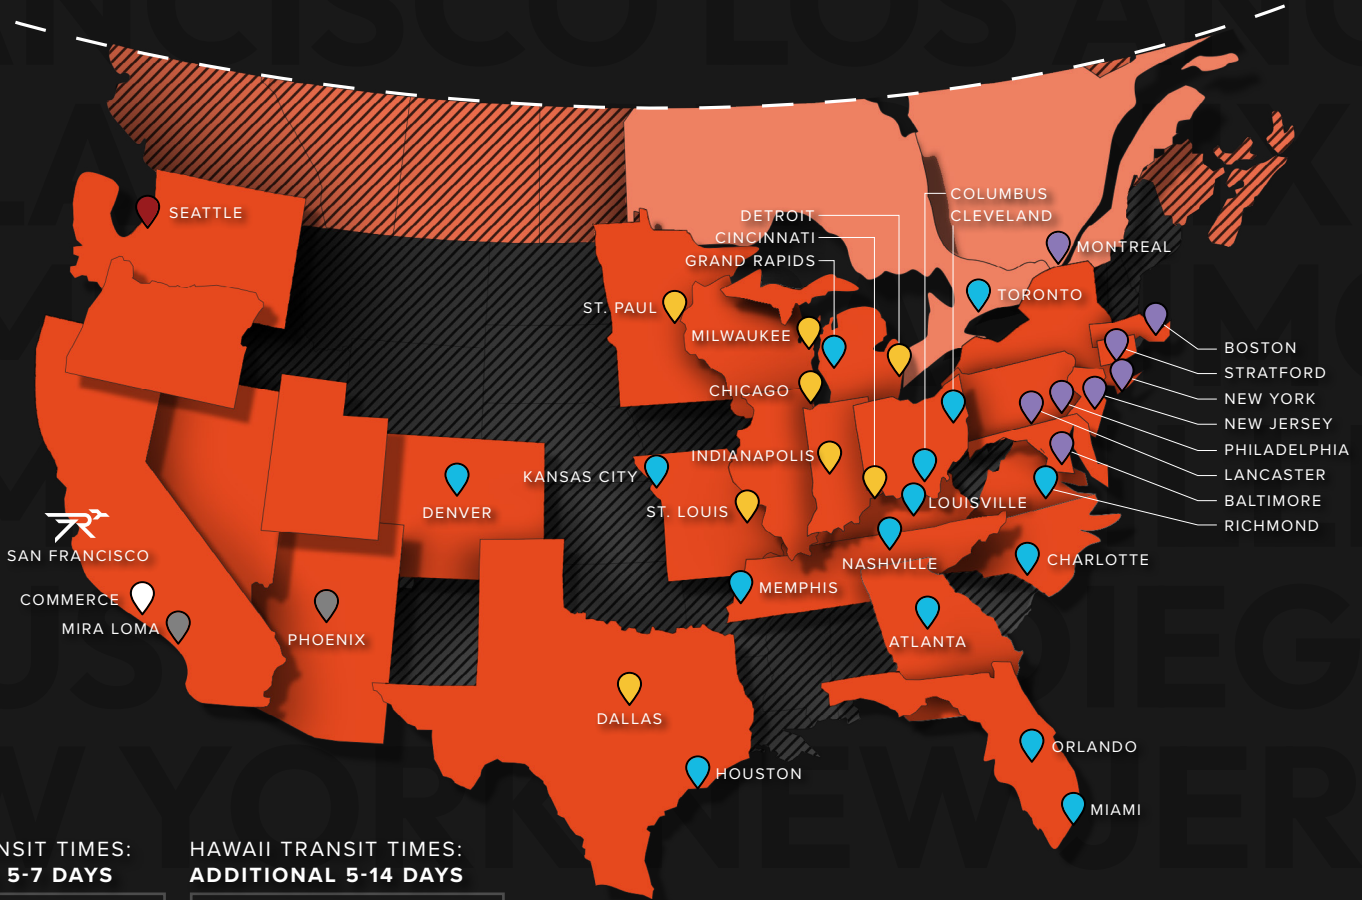

San Francisco, CA

RRLTL20240228

7600 Patterson Road
Livermore, CA 94550
877.220.4582

ALASKA TRANSIT TIMES:
ADDITIONAL 5-7 DAYS

HAWAII TRANSIT TIMES:
ADDITIONAL 5-14 DAYS

Weekend+ Advantage

DESTINATION	MON	TUE	WED	THU	FRI
CHICAGO	4	4	3	3	2
CHARLOTTE	5	5	5	5	4
DALLAS	4	4	3	3	2
DENVER	5	4	4	3	3
GRAND RAPIDS	5	5	5	4	4
HOUSTON	5	5	4	4	4
KANSAS CITY	5	4	4	4	4
LOUISVILLE	5	5	5	4	3
NASHVILLE	5	5	5	4	3
RICHMOND	5	5	4	4	4
SEATTLE	3	3	3	2	2