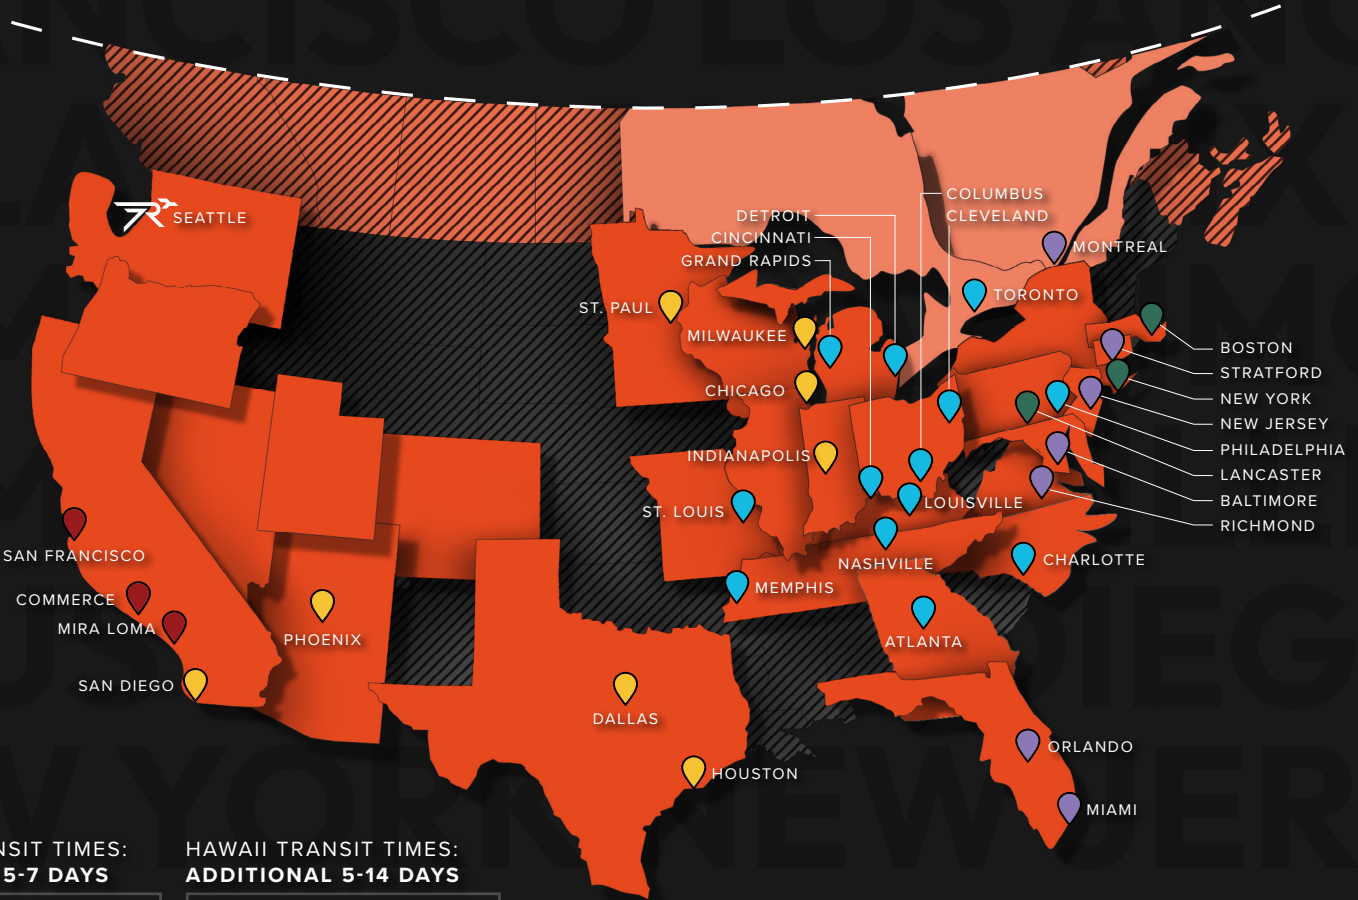

# Seattle, WA

RRLTL20240228

3520 142nd Ave.  
 Sumner, WA 98390  
 855.776.3567

ALASKA TRANSIT TIMES:  
**ADDITIONAL 5-7 DAYS**

HAWAII TRANSIT TIMES:  
**ADDITIONAL 5-14 DAYS**

TRANSIT  
 TIMES

## Weekend+ Advantage

DESTINATION	MON	TUE	WED	THU	FRI
ATLANTA	5	5	5	4	4
BALTIMORE	6	5	5	5	4
CHICAGO	4	4	3	3	2
COMMERCE	3	3	3	2	2
CLEVELAND	5	5	5	4	3
GRAND RAPIDS	5	5	5	4	4
INDIANAPOLIS	4	4	4	4	3

DESTINATION	MON	TUE	WED	THU	FRI
LOUISVILLE	5	5	5	5	5
MIAMI	6	6	6	5	5
NASHVILLE	5	5	5	4	3
PHILADELPHIA	5	5	5	5	4
RICHMOND	6	5	5	4	4
STRATFORD	6	6	6	6	5
SAN FRANCISCO	3	3	3	2	2