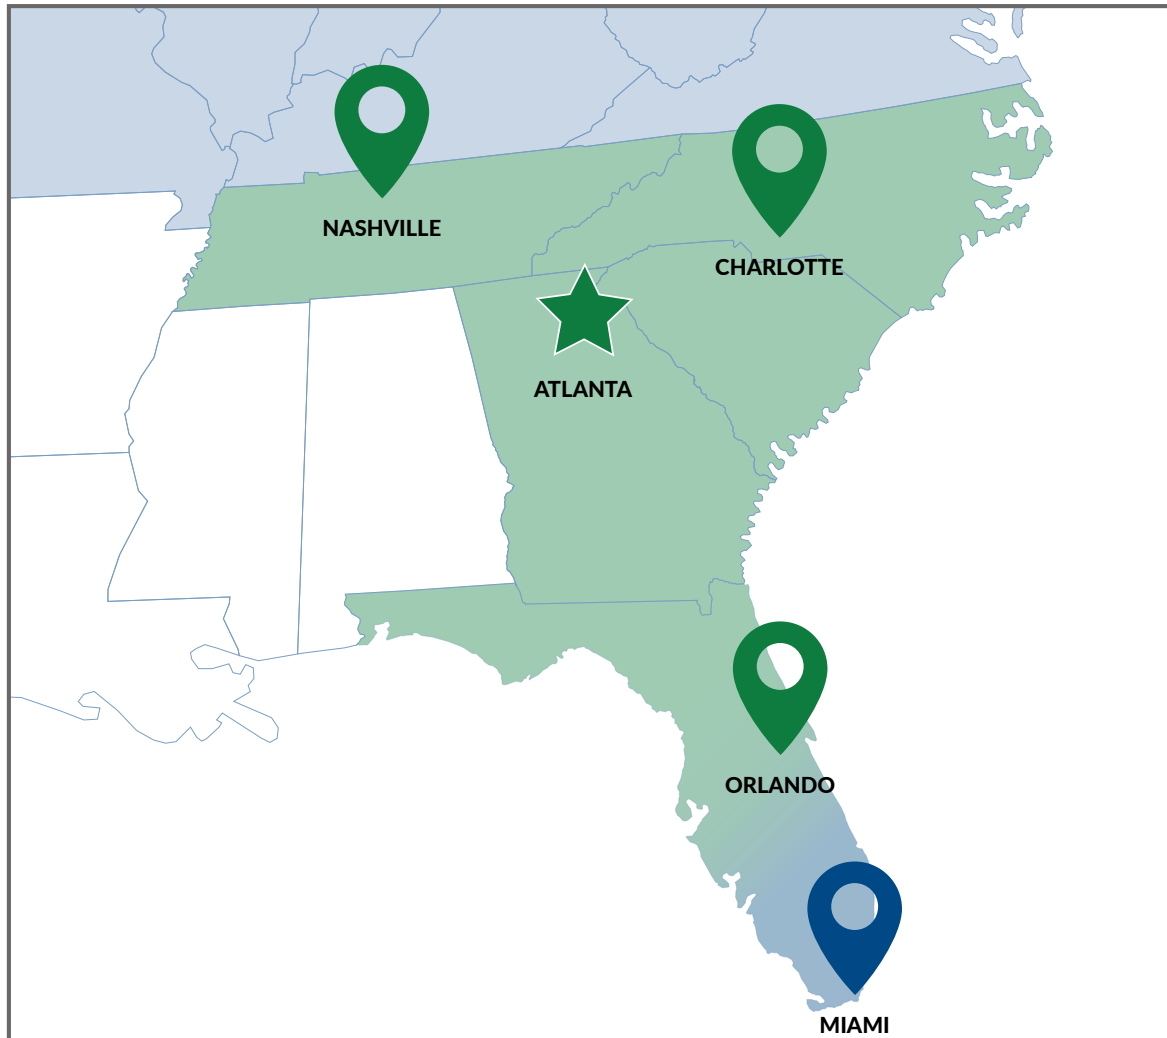

ROADRUNNER FREIGHT

Long Haul. Regional. Next Day.

Atlanta, GA

3290 Colonial Pkwy
Decatur, GA 30034

Atlanta Regional Lanes

One Day

Two Day

Non-service

Zip Codes Serviced

FL 320-322, 326-329,
330-334, 335-349
GA 300-303
NC 270-272, 274,
280-282, 286
SC 293, 296-297
TN 370-372

Please note that the transit times shown are an estimate. Please use the Transit Time Calculator on our website for zip-to-zip transit times.