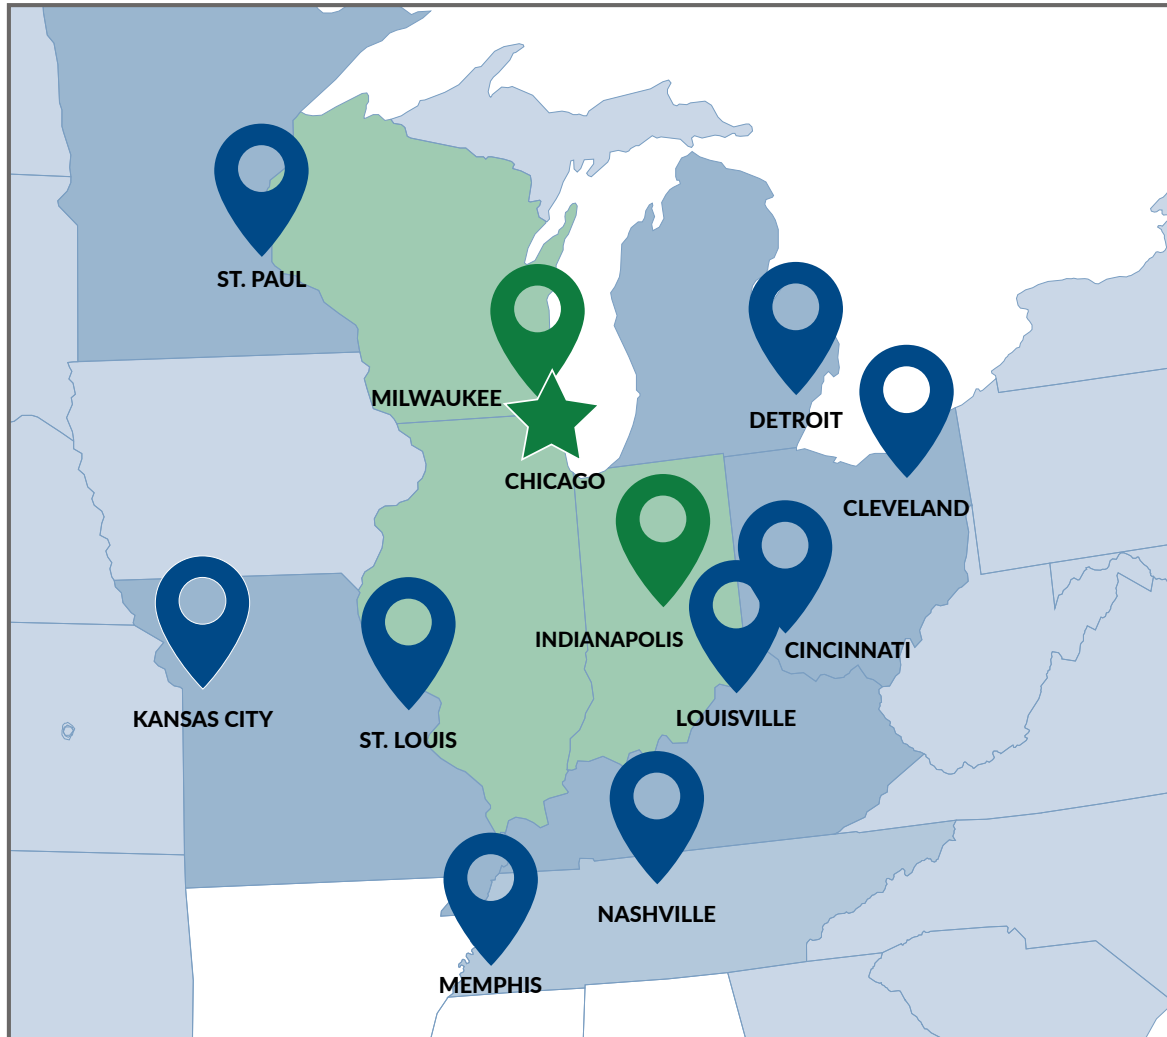

Chicago Regional Lanes

One Day

Two Day

Non-service

Zip Codes Serviced

IL	600-609, 611
IN	460-462, 472, 474, 465-469
MI	436, 480-483
MN	550-555
MO	630-633
OH	410, 450-452, 440-443, 446-447 449
TN	375, 380-381, 386 370-372
WI	530-537, 549

Please note that the transit times shown are an estimate. Please use the Transit Time Calculator on our website for zip-to-zip transit times.