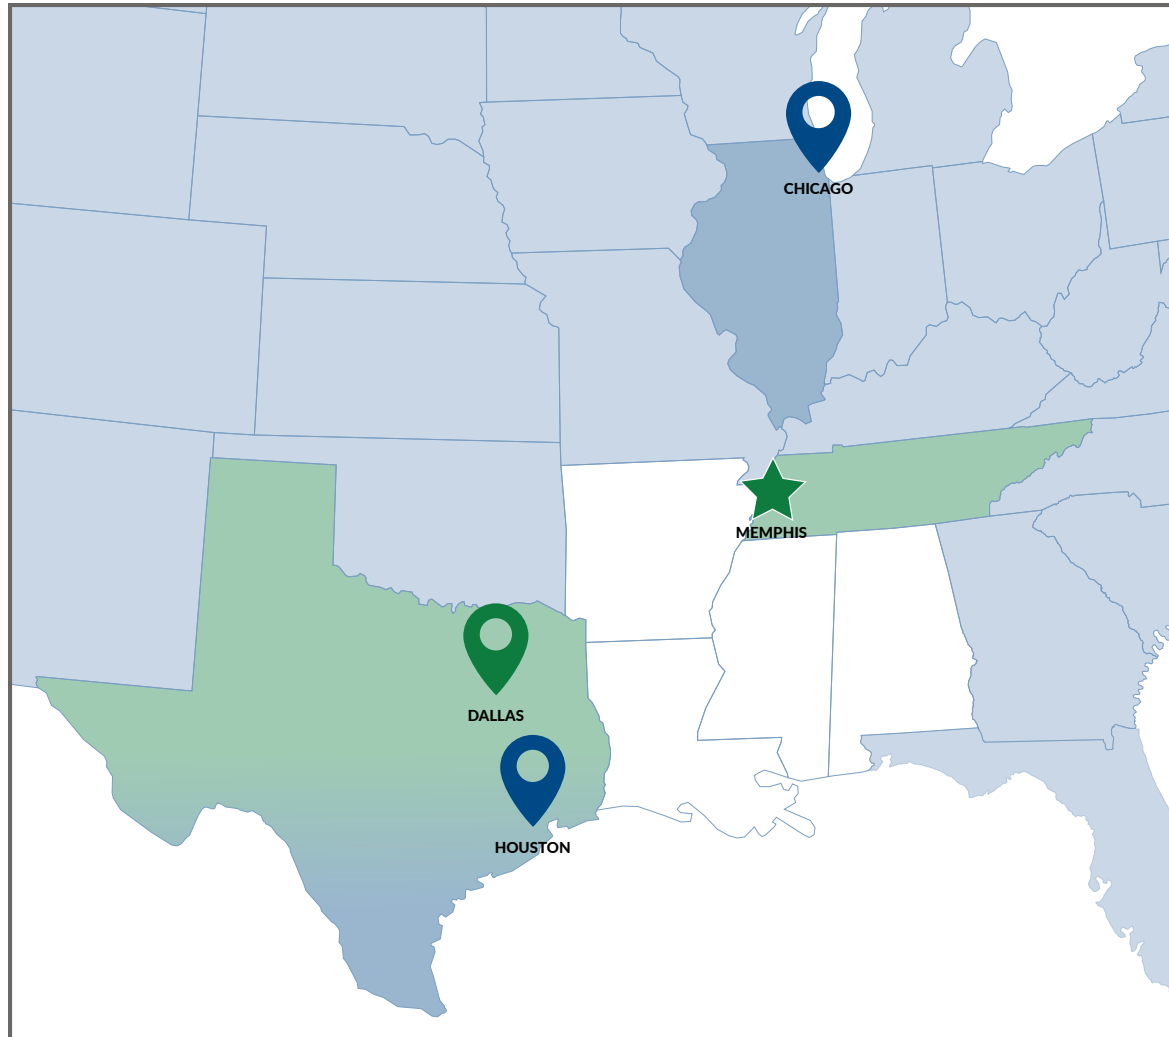

ROADRUNNER FREIGHT

Long Haul. Regional. Next Day.

Memphis, TN

3945 Crowfarm Rd
Memphis, TN 38118

Memphis Regional Lanes

One Day

Two Day

Non-service

Zip Codes Serviced

IL 600-609, 611
TN 375, 380-381, 386
TX 750-753, 760-762,
770-775, 777

Please note that the transit times shown are an estimate. Please use the Transit Time Calculator on our website for zip-to-zip transit times.