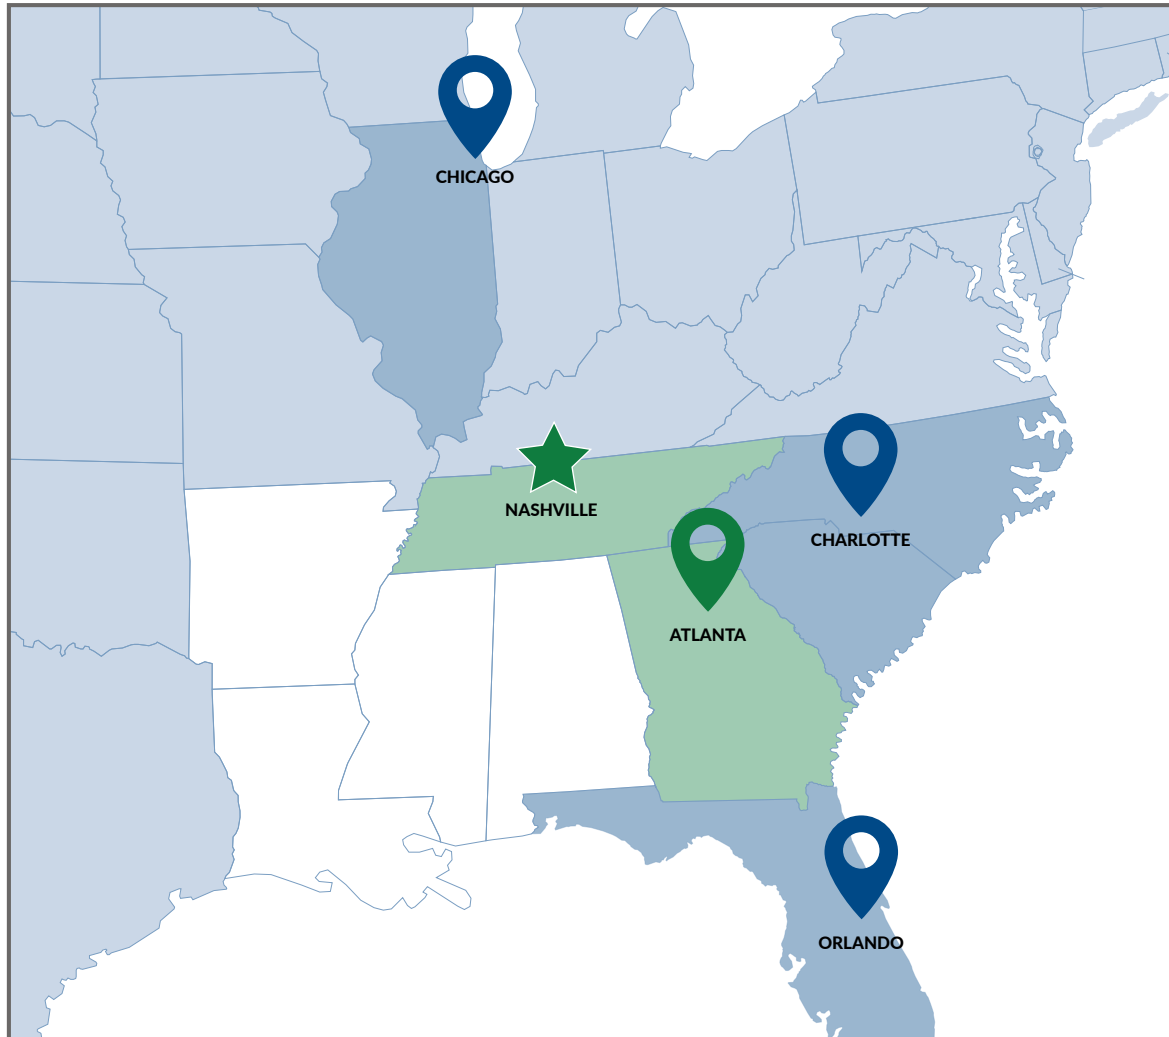

ROADRUNNER FREIGHT

Long Haul. Regional. Next Day.

Nashville, TN

135 Maddox Rd
Mt. Juliet, TN 37122

Nashville Regional Lanes

One Day

Two Day

Non-service

Zip Codes Serviced

FL 320-322, 326-329,
335-349
GA 300-303
IL 600-609, 611
NC 270-272, 274,
280-282, 286
SC 293, 296-297
TN 370-372

Please note that the transit times shown are an estimate. Please use the Transit Time Calculator on our website for zip-to-zip transit times.