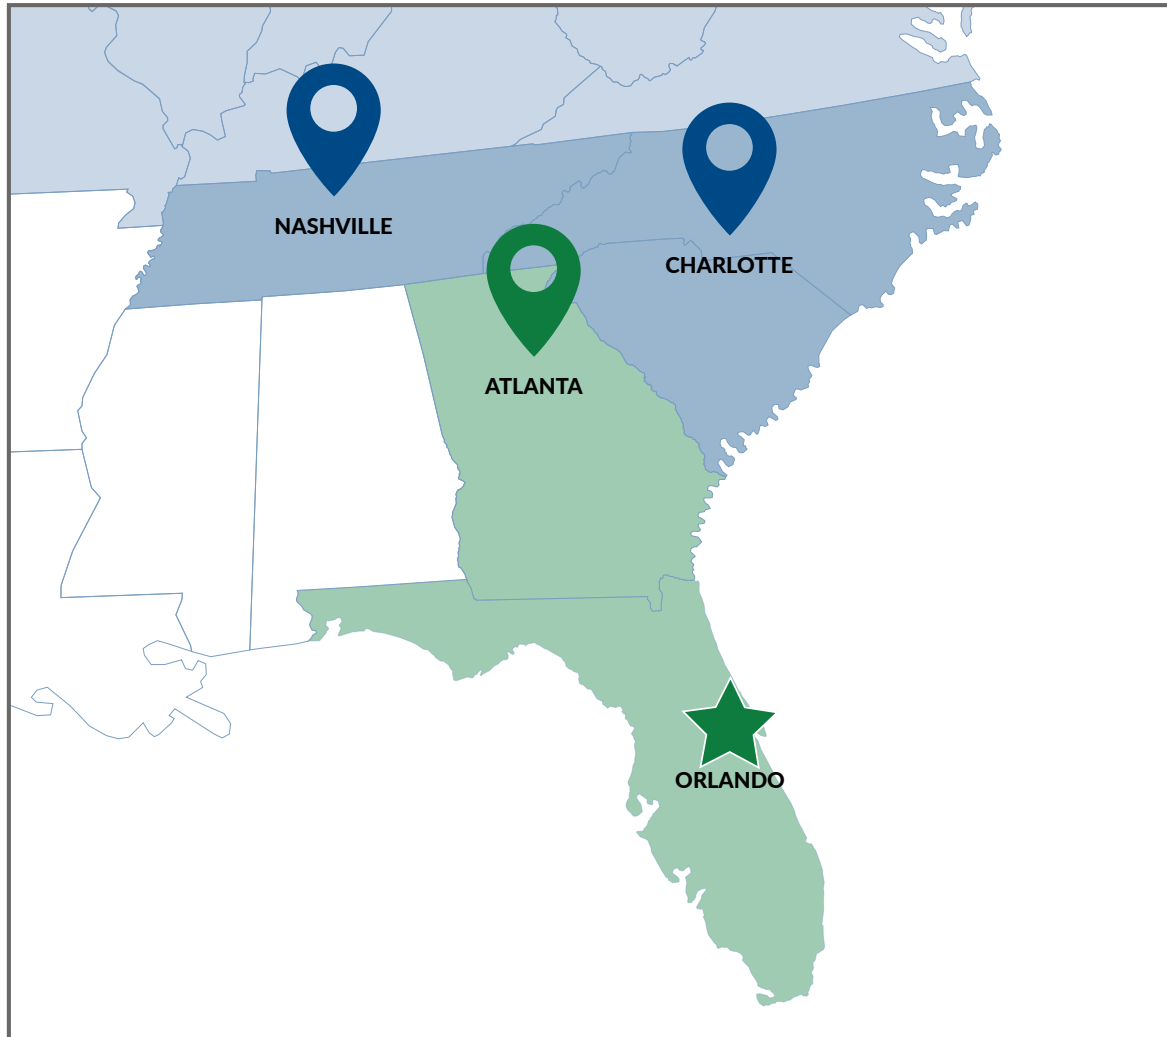

ROADRUNNER FREIGHT

Long Haul. Regional. Next Day.

Orlando, FL

11220 Space Blvd
Orlando, FL 32837

Orlando Regional Lanes

One Day

Two Day

Non-service

Zip Codes Serviced

FL 320-322, 326-329,
335-349
GA 300-303
NC 270-272, 274,
280-282, 286
SC 293, 296-297
TN 370-372

Please note that the transit times shown are an estimate. Please use the Transit Time Calculator on our website for zip-to-zip transit times.